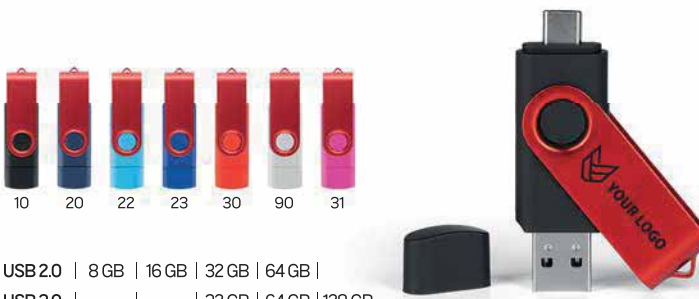

10 20 22 23 30 90 31

USB 2.0 | 8 GB | 16 GB | 32 GB | 64 GB |
 USB 3.0 | | | 32 GB | 64 GB | 128 GB

Smart C Silver 38.142

USB FLASH MEMORY

Size: 71x19x11 cm

Recommended print type: laser engraving, pad printing, screen printing, doming