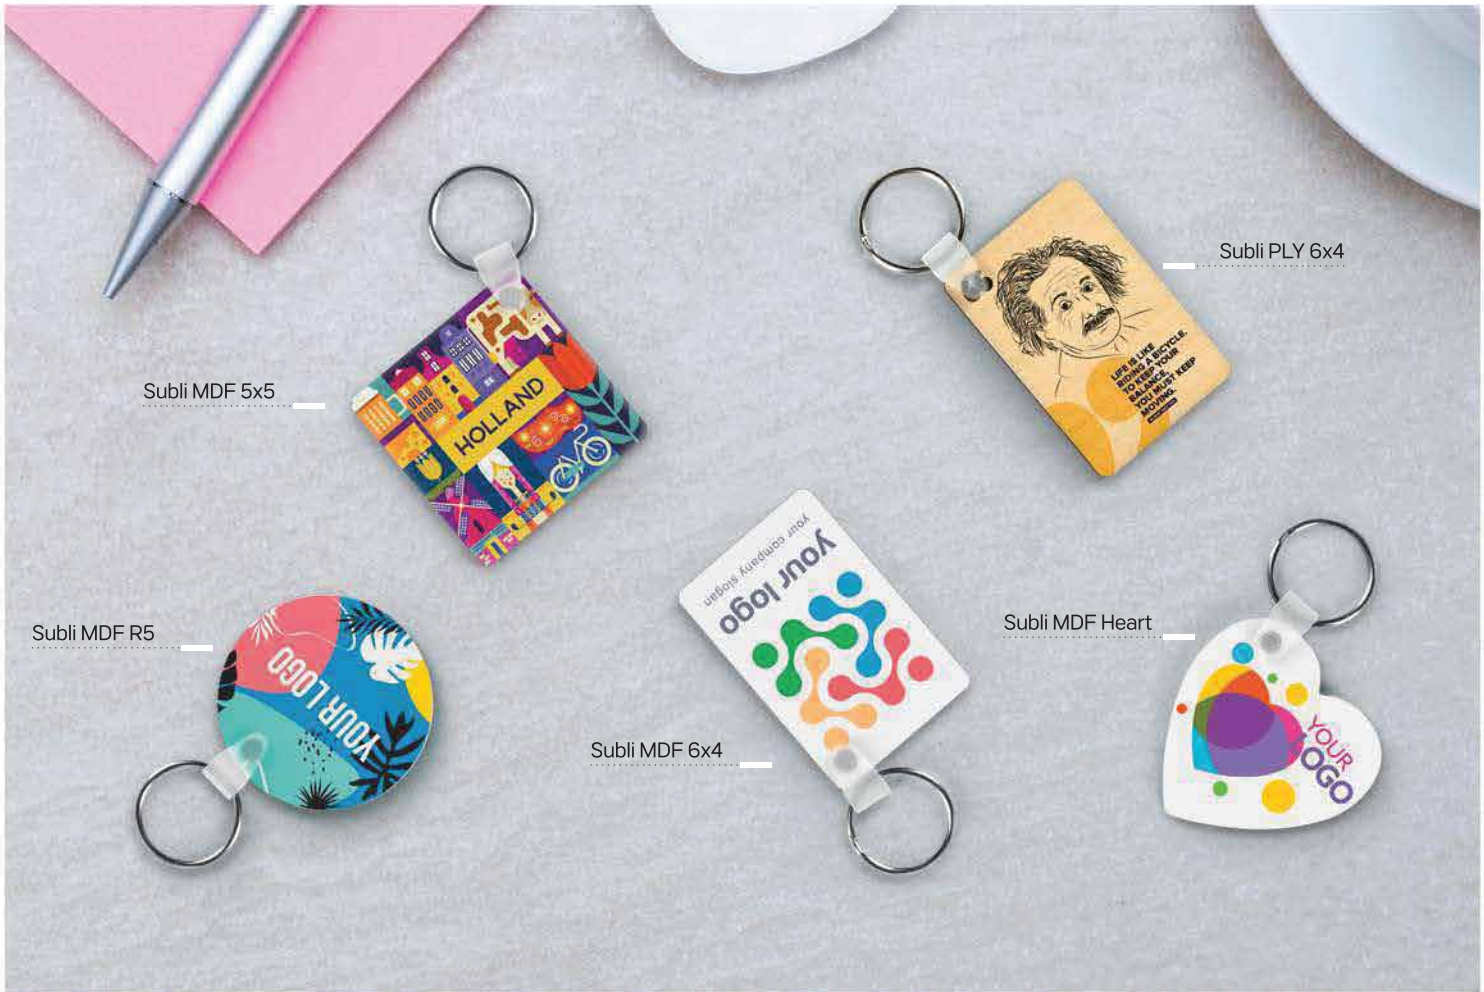

Clef 33.211.71

BAMBOO KEY AND MOBILE PHONE HOLDER
 Size: 7.4 x 2.4 x 0.3 cm Packing: 1000/100
 Recommended print type: laser engraving

Log R 33.210

BAMBOO KEY HOLDER
 Size: 5.5 x 3 x 0.2 cm Packing: 500/50
 Recommended print type: laser engraving