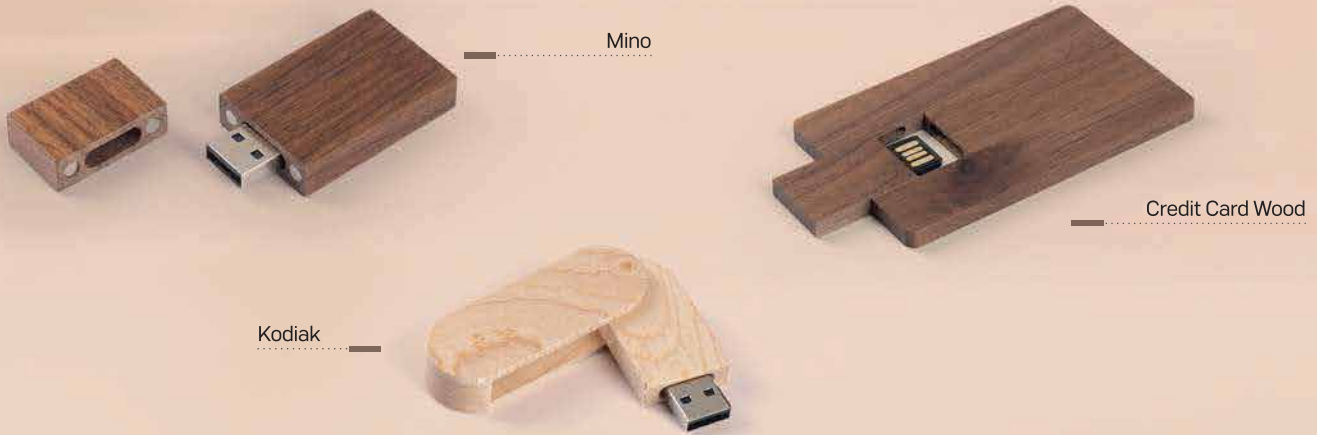

Wood

USB COLLECTION

USB 2.0 | 8 GB | 16 GB | 32 GB | 64 GB | 128 GB
USB 3.0 | | | 16 GB | 32 GB | 64 GB | 128 GB

Mino 38.056 N

USB FLASH MEMORY
Material: wood Size: 6 x 2.9 x 0.9 cm
Recommended print type: laser engraving, digital printing

USB 2.0 | 8 GB | 16 GB | 32 GB | 64 GB | 128 GB
USB 3.0 | | | 16 GB | 32 GB | 64 GB | 128 GB

Kodiak 38.057.71 N

USB FLASH MEMORY
Material: wood Size: 6.3 x 2.3 x 1.3 cm
Recommended print type: laser engraving, digital printing

USB 2.0 | 8 GB | 16 GB | 32 GB | 64 GB |
USB 3.0 | | | 32 GB | 64 GB | 128 GB

Credit Card Wood 38.055 N

USB FLASH MEMORY
Material: wood Size: 9 x 5.4 x 0.5 cm
Recommended print type: laser engraving, digital printing