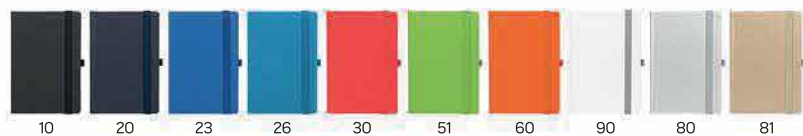

Oslo Flex 34.539

A5 NOTEBOOK

Book block: printed on white offset paper 80 g/m², 192 lined pages

Cover material: thermo sensitive PU Size: 14,5 x 21 cm Packing: 20

Recommended print type: screen printing, digital printing, foil stamping, hot stamping, laser engraving