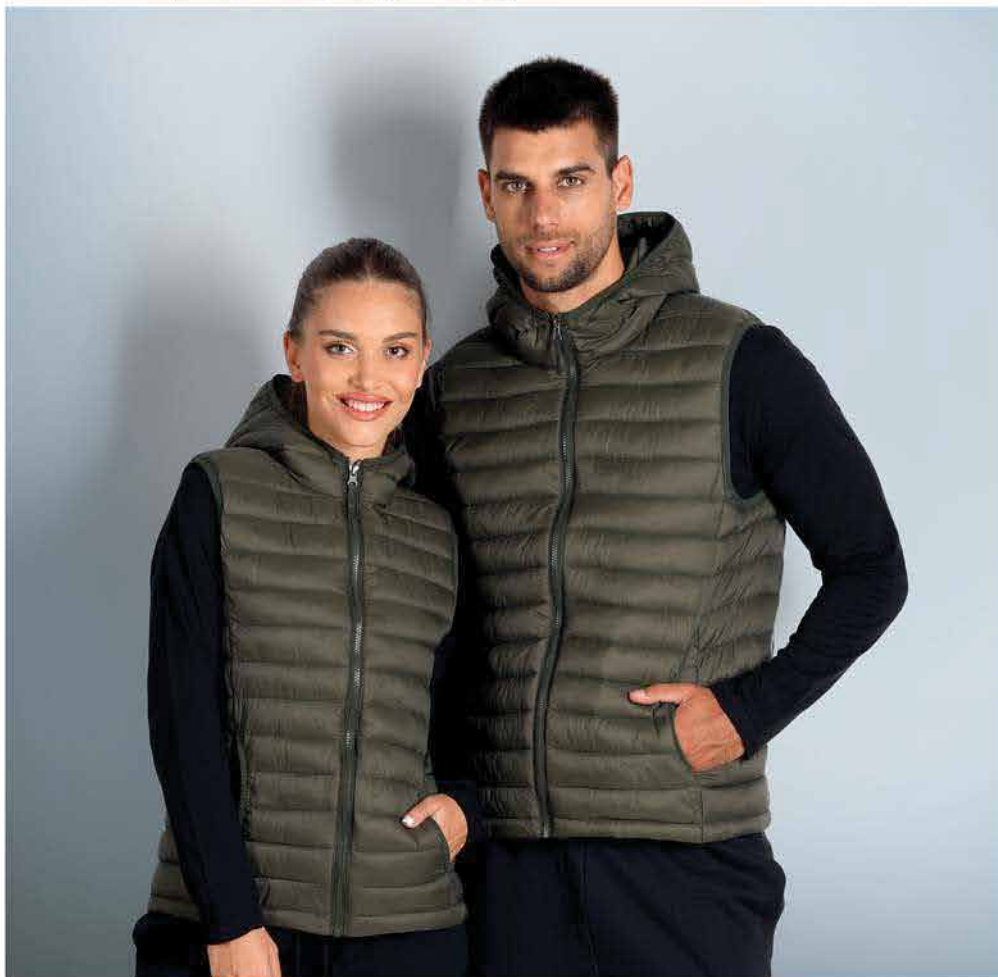

Jet

Jet Men	57.034	S, M, L, XL, XXL, 3XL
Jet Women	57.035	S, M, L, XL, XXL

HOODED BODYWARMER
Composition: 100% nylon
Packing: 20/1
Recommended print type: embroidery