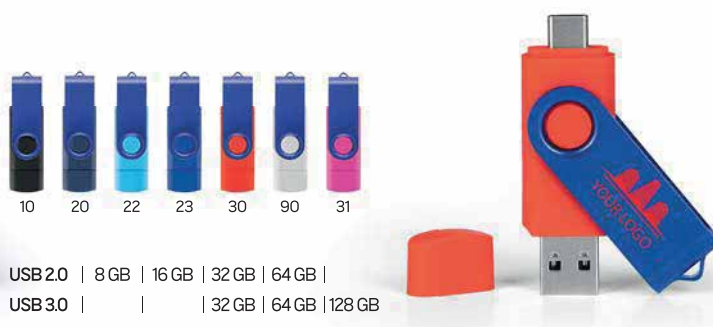

USB 2.0 | 8 GB | 16 GB | 32 GB | 64 GB |
USB 3.0 | | | 32 GB | 64 GB | 128 GB

Smart C Blue 38.143

USB FLASH MEMORY
Size: 71x1.9x11cm
Recommended print type: laser engraving, pad printing, screen printing, doming