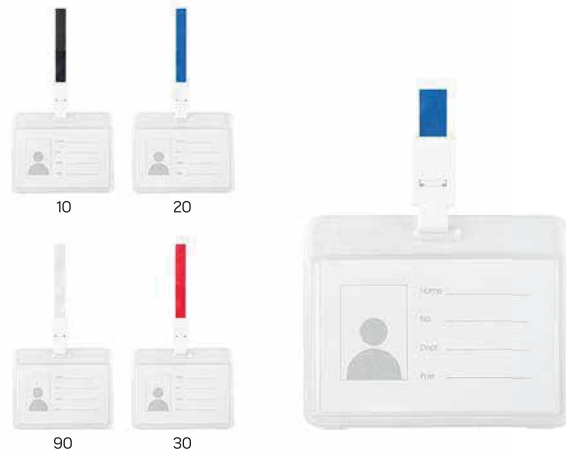

Persona Plus 34.645.91

PVC ID CARD HOLDER
 Size: 9.2 x 5.9 cm Packing: 600/50
 Recommended print type: digital printing

Ego 35.144

PLASTIC ID CARD HOLDER WITH LANYARD
 Size: 9.7 x 7.7 x 0.7 cm Packing: 384/48
 Recommended print type: digital printing