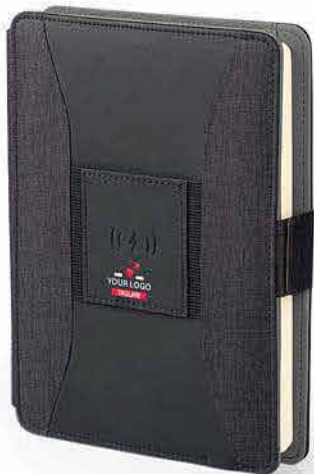

PORTFOLIO CASE WITH A5 NOTEBOOK, POWER BANK 5,000 mAh, WIRELESS CHARGER FOR THREE DEVICES AND MAGNET

Wireless Output: 15W/5W/2.5W Book block: printed on ivory offset paper 80 g/m², 128 lined pages
Cover material: thermo sensitive PU Size: 16.5 x 23 x 2.2 cm Packing: 20/1 Recommended print type: digital printing