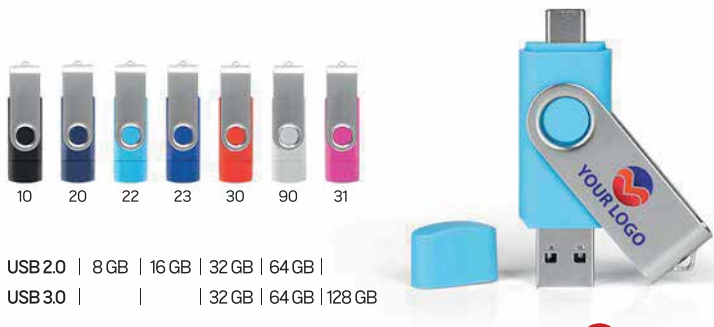

USB 2.0 | 8 GB | 16 GB | 32 GB | 64 GB |
USB 3.0 | | | 32 GB | 64 GB | 128 GB

Smart C 38.147

USB FLASH MEMORY
Size: 71x1.9x11cm
Recommended print type: laser engraving, pad printing, screen printing, doming