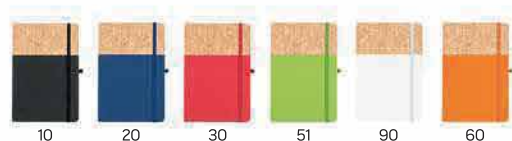

Note Cork 34.538

A5 NOTEBOOK

Book block: printed on ivory offset paper 70 g/m², 160 lined pages

Cover material: PU Size: 14 x 21 cm Packing: 50

Recommended print type: digital printing, hot stamping

Malpensa Mini 34.524