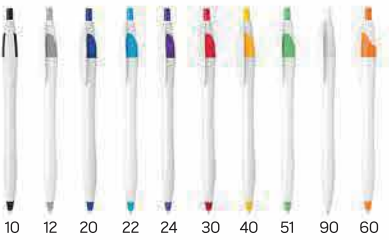

10 12 20 22 24 30 40 51 90 60

521 10.083

PLASTIC BALL PEN

Ink color: blue Size: Ø 11 x 14.5 cm Packing: 1000/50
Recommended print type: pad printing