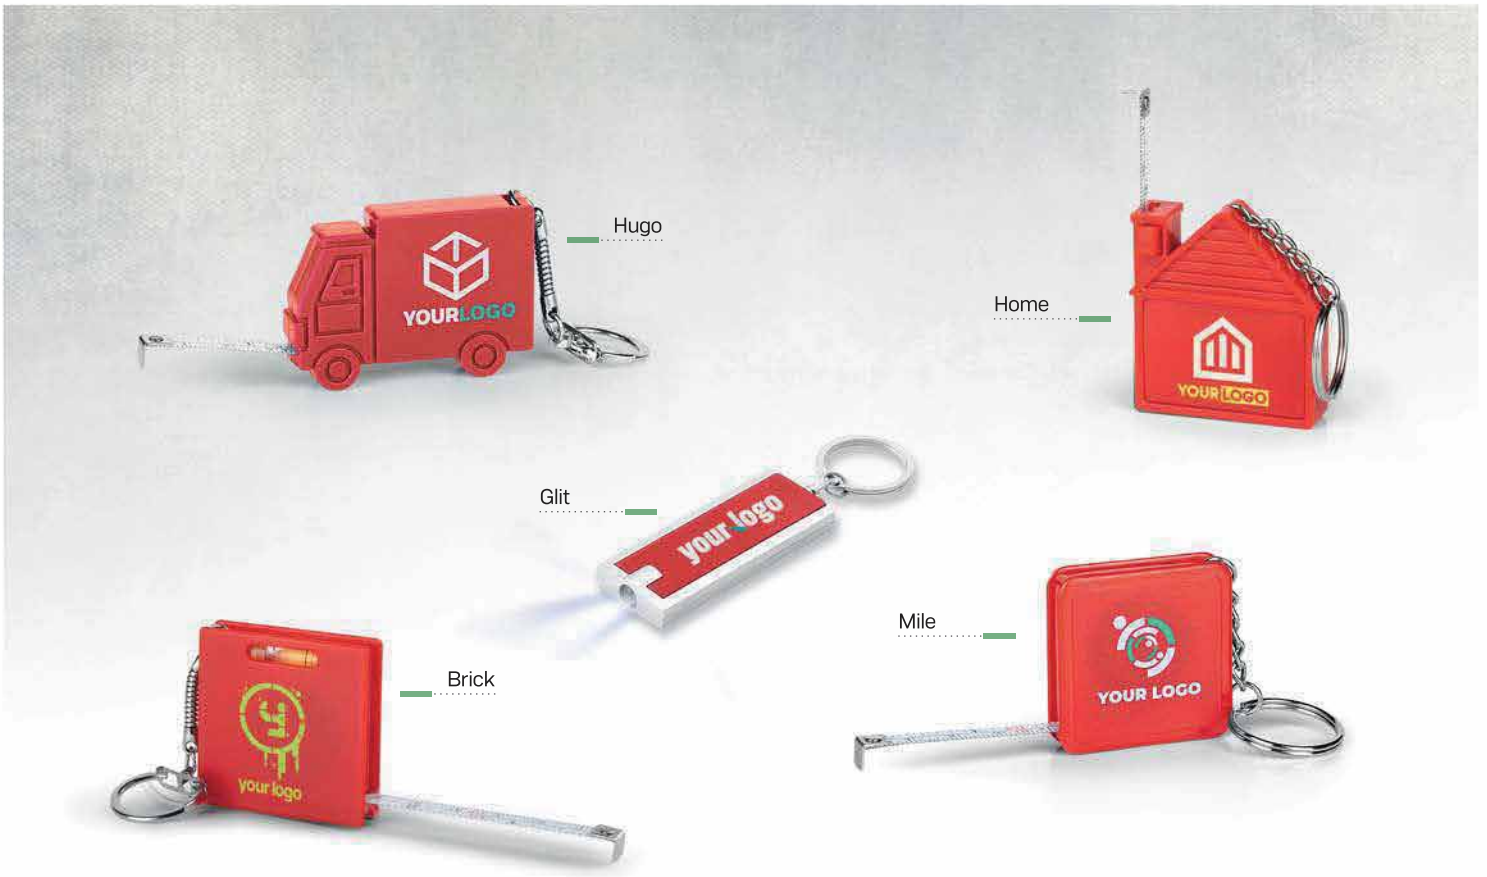

Hugo 33.072

PLASTIC KEY HOLDER WITH MEASURING TAPE, 1 m
Size: 5.5 x 4 x 1 cm Packing: 500/50
Recommended print type: screen printing, pad printing, digital printing