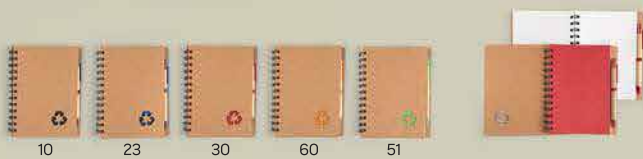

NOTEBOOKS WITH PENS

Geo

Green

Green 34.511

NOTEBOOK WITH PEN

Size: 12.5 x 8.5 x 1.3 cm Packing: 100/50/1 Recommended print type: screen printing

Geo 34.512

NOTEBOOK WITH PEN