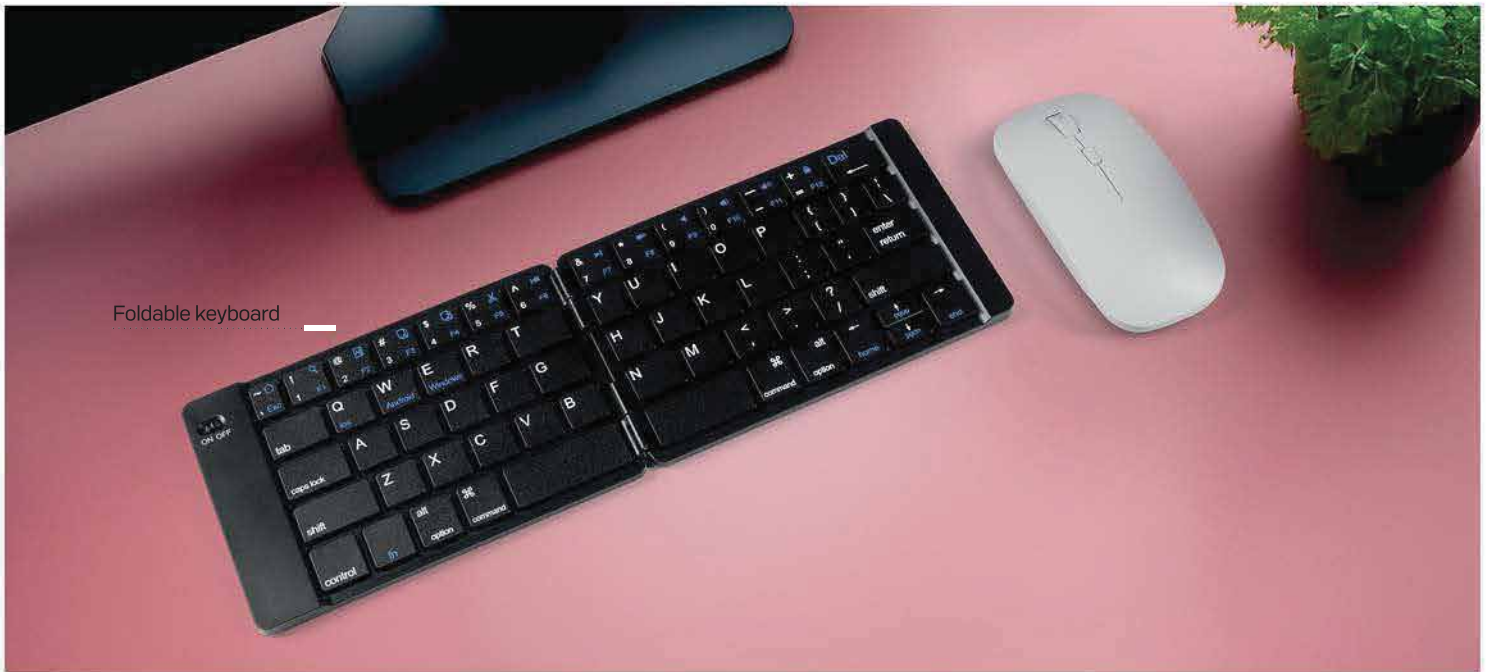

Foldable keyboard

90

10

Vigor 38.117.10

FOLDABLE KEYBOARD

Material: ABS Size: 30.3 x 9.9 x 0.7 cm
Packing: 6/1 Recommended print type: digital printing

Digital 38.088

WIRELESS MOUSE