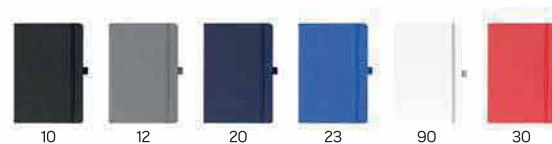

Paris

Helsinki Note 34.763

A5 NOTEBOOK

Book block: printed on white offset paper 80 g/m², 192 lined pages Cover material: vinyl
Size: 14.2 x 21 cm Packing: 20
Recommended print type: screen printing, foil stamping, digital printing

Paris 34.764

A5 NOTEBOOK

Book block: printed on ivory offset paper 80 g/m², 192 lined pages Cover material: vinyl
Size: 14.2 x 21 cm Packing: 20
Recommended print type: screen printing, foil stamping, digital printing