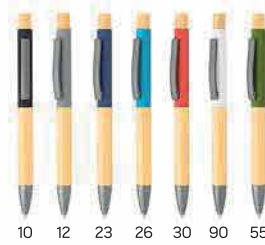

10 12 23 26 30 90 55

Ozzy 11.094

METAL BALL PEN

Ink color: blue Size: Ø 1 x 14.2 cm Packing: 500/50
Recommended print type: laser engraving, digital printing