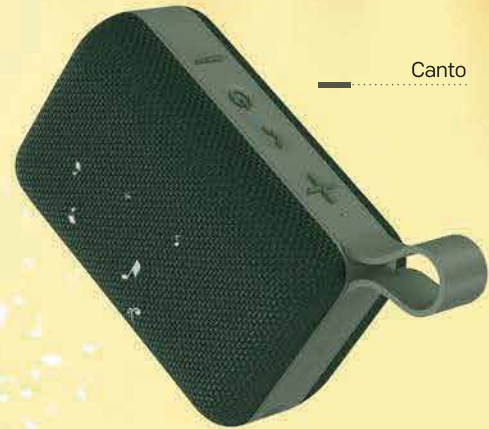

Wireless SPEAKERS

Canto