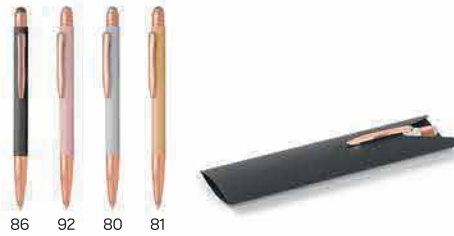

86 92 80 81

Viva Gold 14.170

METAL BALL PEN WITH PAPER SLEEVE

Ink color: blue Sleeve size: 15.7 x 4.9 x 1.3 cm Packing: 250/25
Recommended pen print type: digital printing, laser engraving