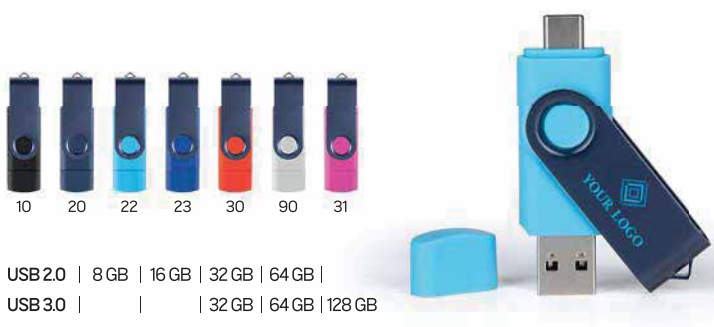

USB 2.0 | 8 GB | 16 GB | 32 GB | 64 GB |
USB 3.0 | | | 32 GB | 64 GB | 128 GB

Smart C Navy Blue 38.149

USB FLASH MEMORY
Size: 71x1.9x11cm
Recommended print type: laser engraving, pad printing, screen printing, doming