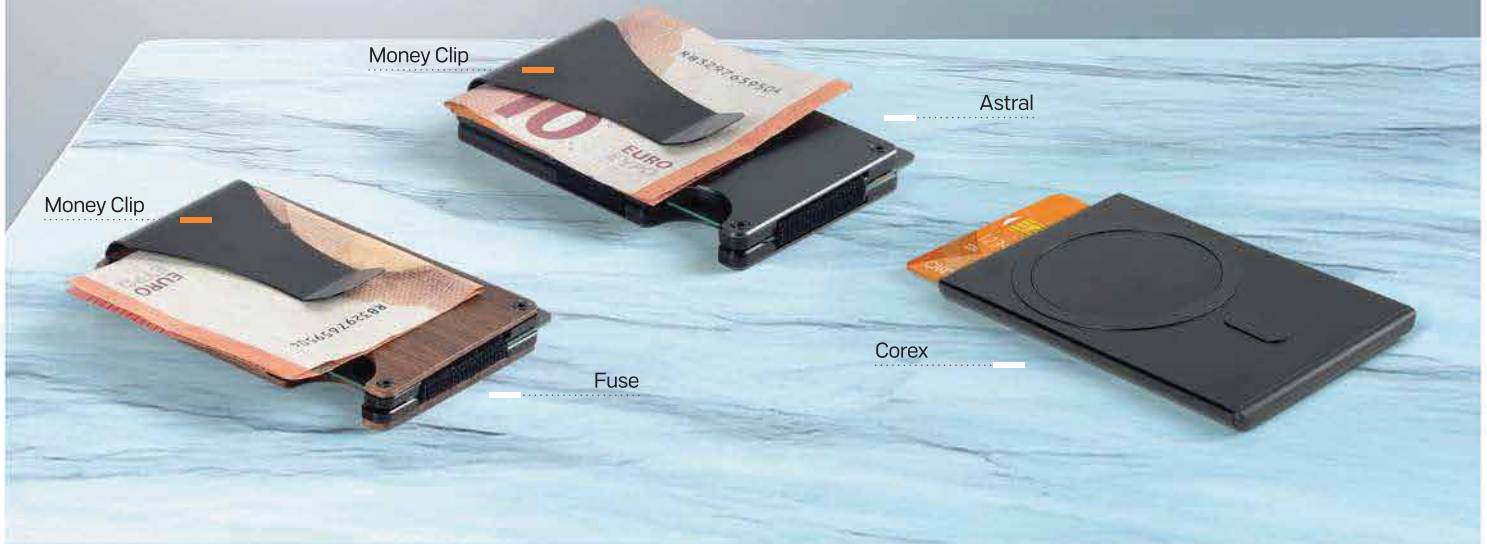

Card Holders

WITH RFID PROTECTION

CARD HOLDER WITH RFID PROTECTION

Material: aluminium/wood Size: 8.6 x 5.4 x 0.7 cm Packing: 264/66/1
Recommended print type: laser engraving

CARD HOLDER WITH RFID PROTECTION

Material: aluminium/plastic Size: 8.6 x 5.4 x 0.7 cm Packing: 264/66/1
Recommended print type: laser engraving

CARD HOLDER WITH RFID PROTECTION

Material: aluminium Size: 9.5 x 6.3 x 0.9 cm Packing: 120/1
Recommended print type: laser engraving