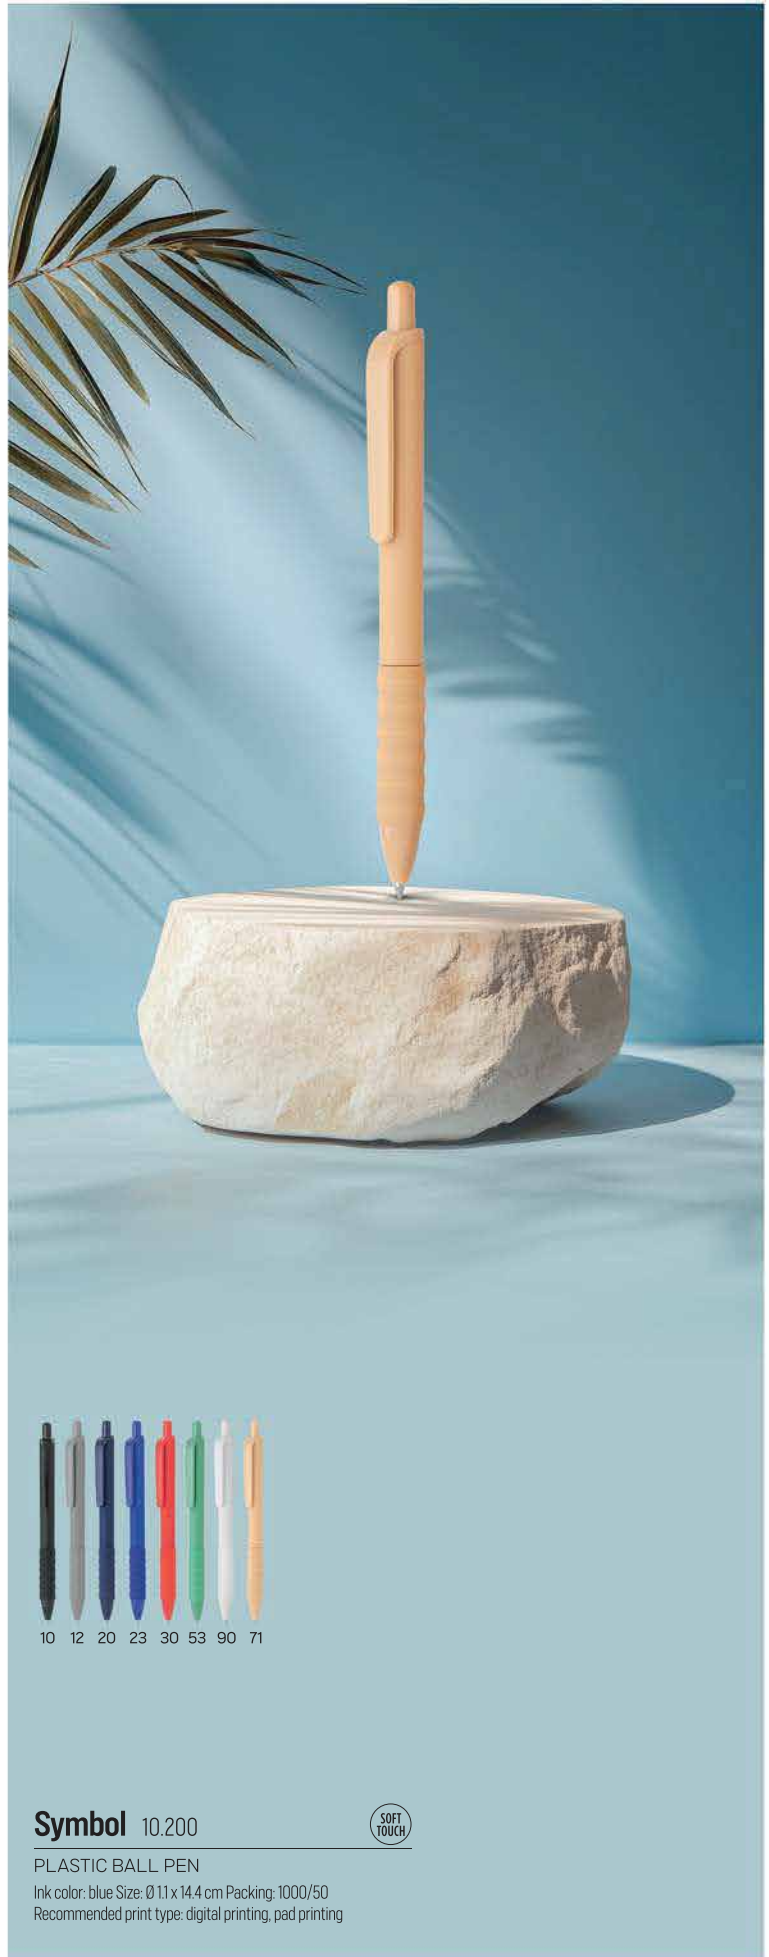

Ink color: blue Size: Ø 1.1 x 14.2 cm Packing: 1000/50
Recommended print type: pad printing, digital printing

20 30 31 51 90 60

Balzac Pro 10.104

PLASTIC BALL PEN

Ink color: blue Size: Ø 1.3 x 14 cm Packing: 1000/50
Recommended print type: pad printing