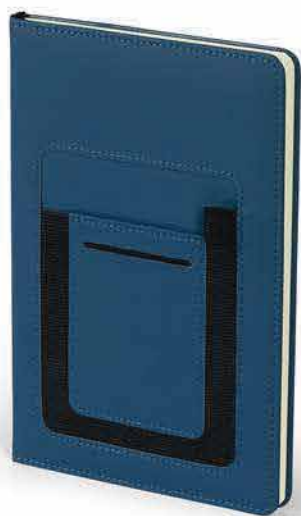

Colorado 34.586

A5 NOTEBOOK

Book block: printed on ivory offset paper 70 g/m², 160 lined pages Cover material: PU
Size: 14.4 x 21.4 cm Packing: 50/25
Recommended print type: hot stamping, screen printing, laser engraving, digital printing