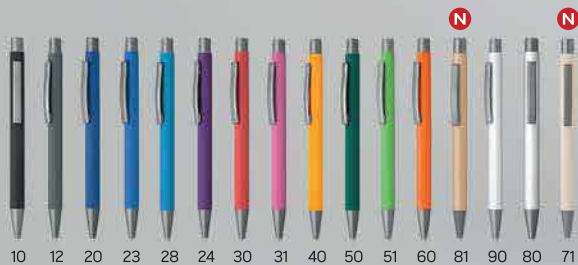

Titanium 11.056

METAL BALL PEN

Ink color: blue Size: Ø1 x 13.5 cm Packing: 500/50
Recommended print type: digital printing, laser engraving