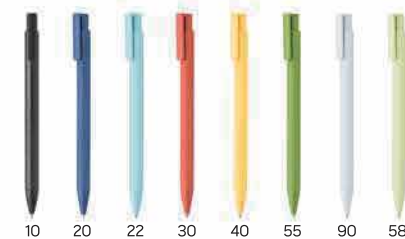

10 23 30 40 53 90 60

Amiga 10.161

PLASTIC BALL PEN

Ink color: blue Size: Ø1 x 13.8 cm Packing: 1000/100
Recommended print type: pad printing

10 20 22 30 40 55 90 58

Indigo 10.206

PLASTIC BALL PEN

Ink color: blue Size: Ø1 x 14.6 cm Packing: 1000/50
Recommended print type: pad printing, digital printing