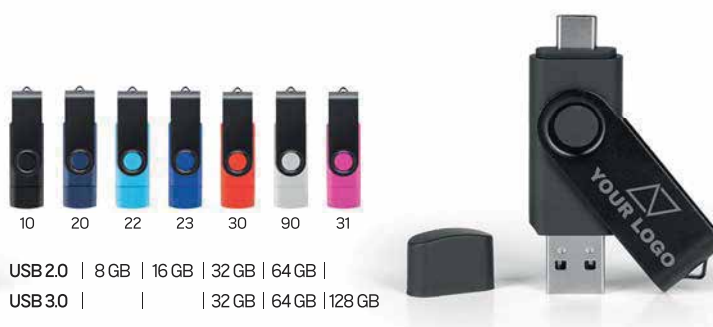

USB 2.0 | 8 GB | 16 GB | 32 GB | 64 GB |
USB 3.0 | | | 32 GB | 64 GB | 128 GB

Smart C Black 38.146

USB FLASH MEMORY
Size: 71x1.9x11cm
Recommended print type: laser engraving, pad printing, screen printing, doming