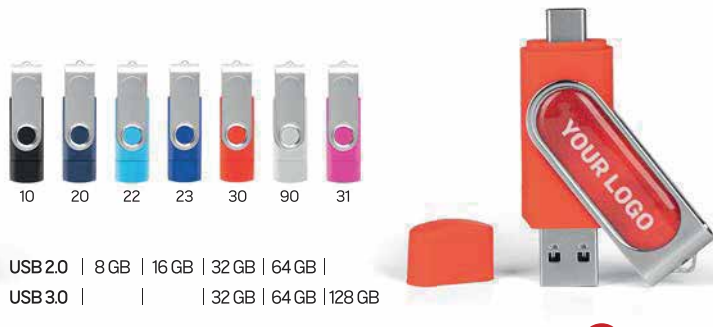

USB FLASH MEMORY
Size: 5.3 x 2.1 x 0.8 cm
Recommended print type: digital printing

USB 2.0 | 8 GB | 16 GB | 32 GB | 64 GB |
 USB 3.0 | | | 32 GB | 64 GB | 128 GB

Smart C 38.147

USB FLASH MEMORY
 Size: 71x1.9x11cm
 Recommended print type: laser engraving, pad printing, screen printing, doming