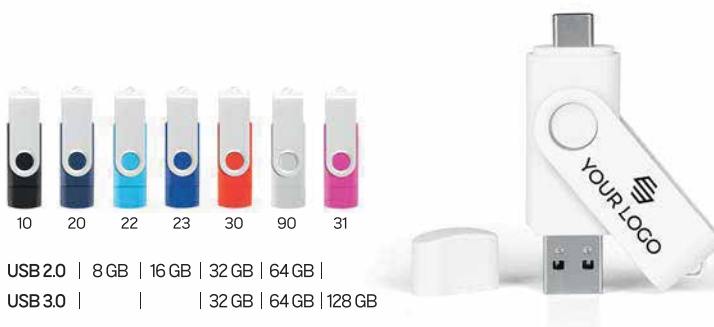

USB 2.0 | 8 GB | 16 GB | 32 GB | 64 GB |
USB 3.0 | | | 32 GB | 64 GB | 128 GB

Smart C White 38.145

USB FLASH MEMORY
Size: 71x1.9x11cm
Recommended print type: laser engraving, pad printing, screen printing, doming