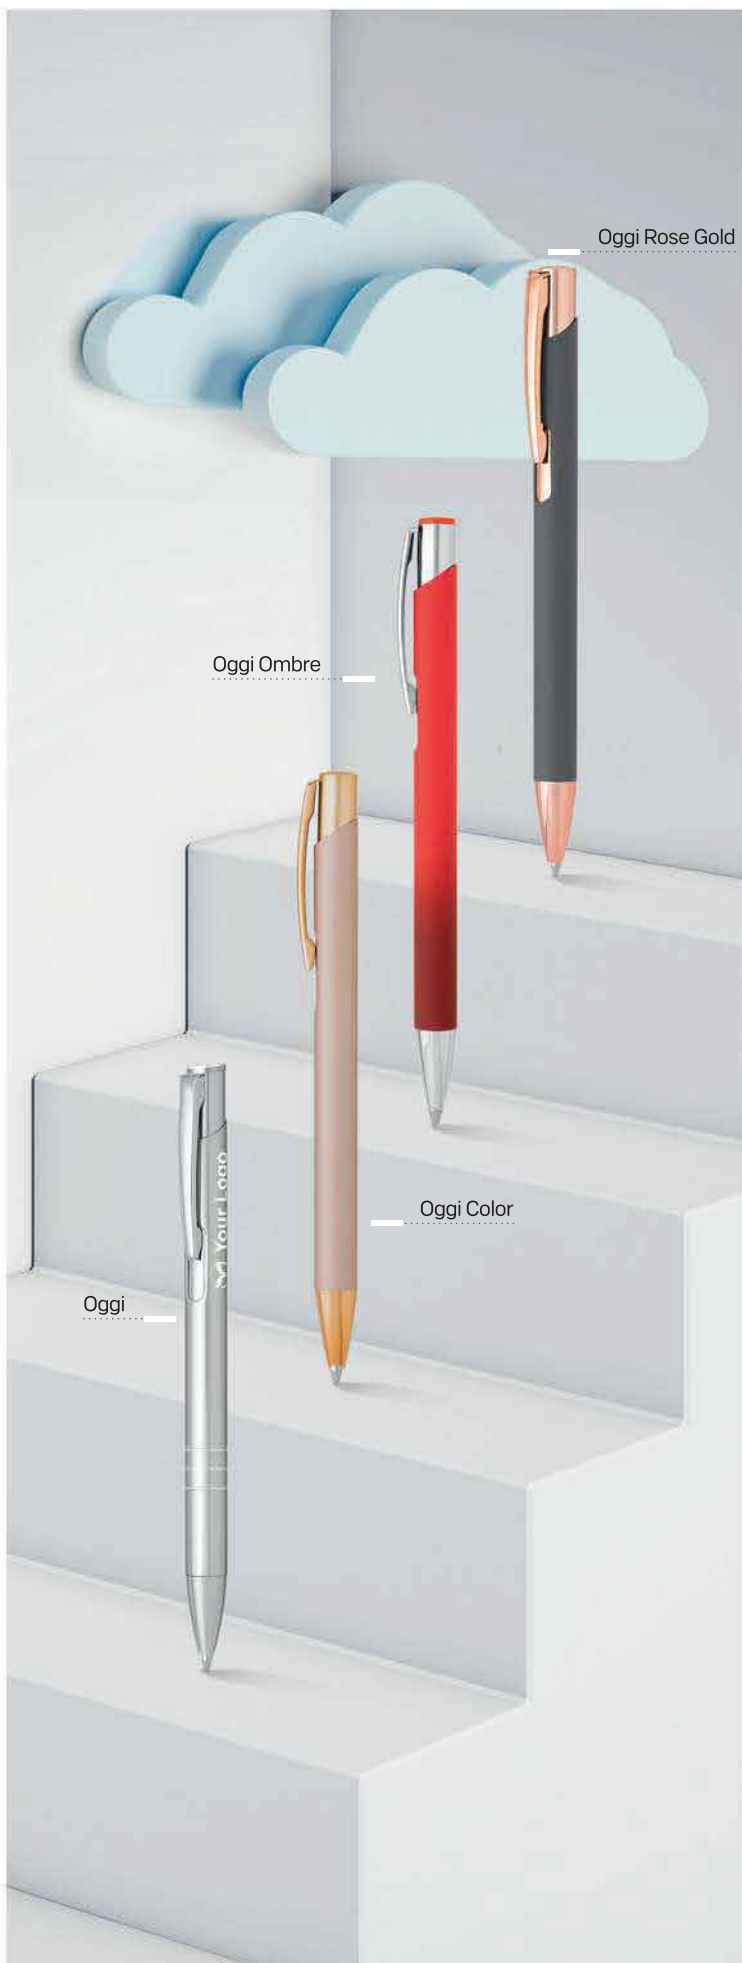

Titanium Touch Bamboo 11.081

METAL TOUCH BALL PEN
 Ink color: blue Size: Ø1 x 14.2 cm Packing: 500/50
 Recommended print type: digital printing, laser engraving

Titanium R 11.074

METAL ROLLER PEN
 Ink color: blue Size: Ø1 x 13.7 cm Packing: 500/50
 Recommended print type: digital printing, laser engraving