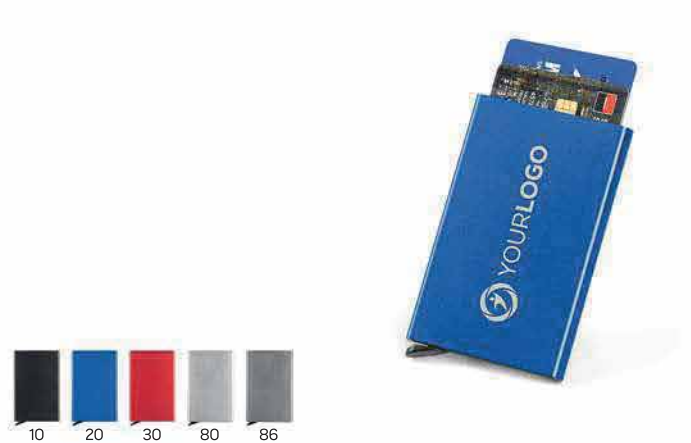

Armor 34.269

CARD HOLDER WITH RFID PROTECTION

Material: aluminium Size: 9.5 x 6.3 x 0.9 cm
Packing: 120/1 Recommended print type: laser engraving