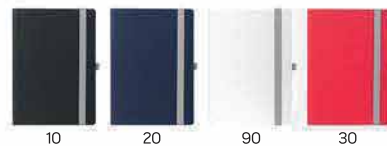

Mondo Maxi 34.194

B5 NOTEBOOK

Book block: printed on white offset paper 80 g/m², 192 lined pages
Cover material: thermo sensitive PU Size: 17.4 x 24.4 cm Packing: 20
Recommended print type: screen printing, digital printing, foil stamping, hot stamping, laser engraving