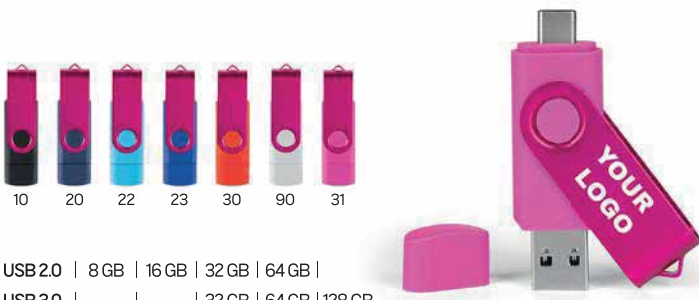

10 20 22 23 30 90 31

USB 2.0 | 8 GB | 16 GB | 32 GB | 64 GB |
USB 3.0 | | | 32 GB | 64 GB | 128 GB

Smart C Pink 38.150

USB FLASH MEMORY

Size: 71x19x11 cm

Recommended print type: laser engraving, pad printing, screen printing, doming