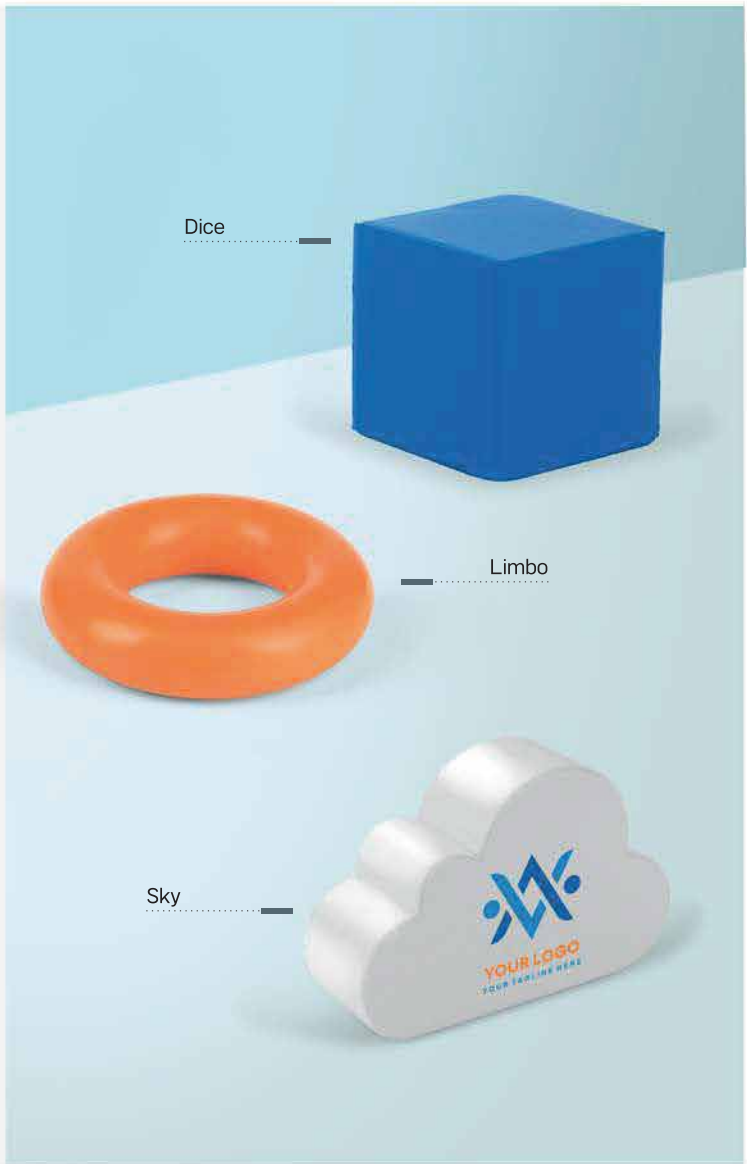

Dice 32.328 N

ANTISTRESS CUBE
Material: PU foam Size: 4 x 4 x 4 cm Packing: 250/50
Recommended print type: pad printing, digital printing

Limbo 32.337 N

ANTISTRESS RING
Material: PU Size: Ø 7 x 1.8 cm Packing: 250/50
Recommended print type: pad printing, digital printing

Sky 32.327 N

ANTISTRESS CLOUD
Material: PU foam Size: 8 x 5 x 2.5 cm Packing: 250/50
Recommended print type: pad printing, digital printing

Heart 32.013

ANTISTRESS HEART
Material: PU foam Size: 7 x 7 x 5 cm Packing: 250/50
Recommended print type: pad printing, digital printing