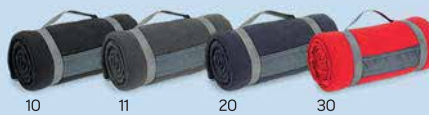

Capri Family

BEACH TOWELS

Capri 56.017

BEACH TOWEL, 380 g/m²
Size: 150 x 75 cm
Composition: 100% cotton
Packing: 20/5/1
Recommended print type: embroidery

Capri Maxi 56.018

BEACH TOWEL, 400 g/m²
Size: 180 x 90 cm
Composition: 100% cotton
Packing: 20/5/1
Recommended print type: embroidery

Blanket 55.016

POLAR FLEECE BLANKET, 220 g/m²
Size: 150 x 120 cm
Composition: 100% polyester
Packing: 20/1
Recommended print type: screen printing, embroidery