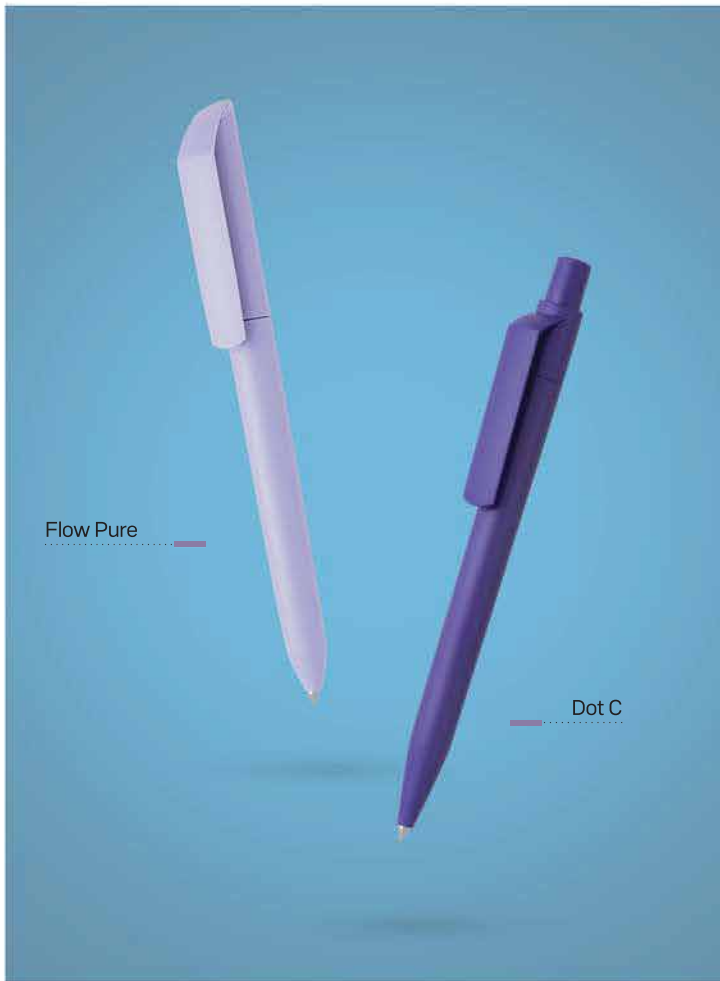

10 20 90 30

Flow Pure

Dot C