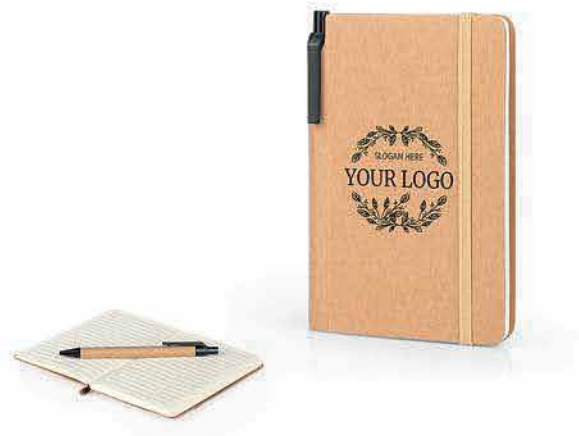

NOTEBOOKS WITH PENS

Geo

Green

Green 34.511

NOTEBOOK WITH PEN

Size: 12.5 x 8.5 x 1.3 cm Packing: 100/50/1 Recommended print type: screen printing

Geo 34.512

NOTEBOOK WITH PEN

Size: 18 x 13 x 1.3 cm Packing: 50/25/1 Recommended print type: screen printing

Natura 34.292.71

NOTEBOOK WITH PEN

Size: 9.8 x 14 x 0.9 cm Packing: 100/50/1 Recommended print type: screen printing, pad printing, digital printing