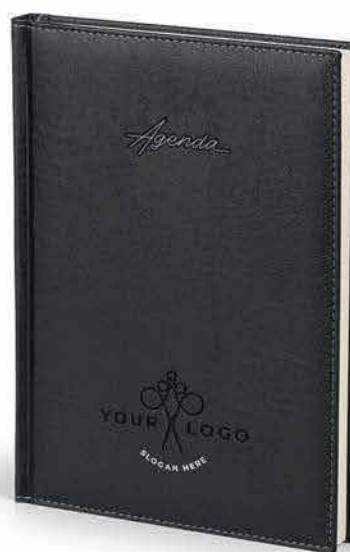

London 60.939

B5 AGENDA

Book block: printed on ivory offset paper 80 g/m², 224 lined pages
Cover material: thermo sensitive PU Size: 17.5 x 24.5 cm Packing: 10
Recommended print type: screen printing, digital printing, hot stamping, laser engraving