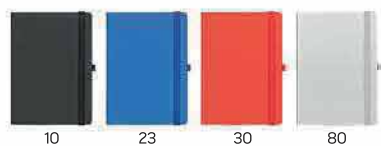

Oslo 34.280

A5 NOTEBOOK

Book block: printed on white offset paper 80 g/m², 192 lined pages

Cover material: thermo sensitive PU Size: 14,4 x 21,4 cm Packing: 20

Recommended print type: screen printing, digital printing, foil stamping, hot stamping, laser engraving