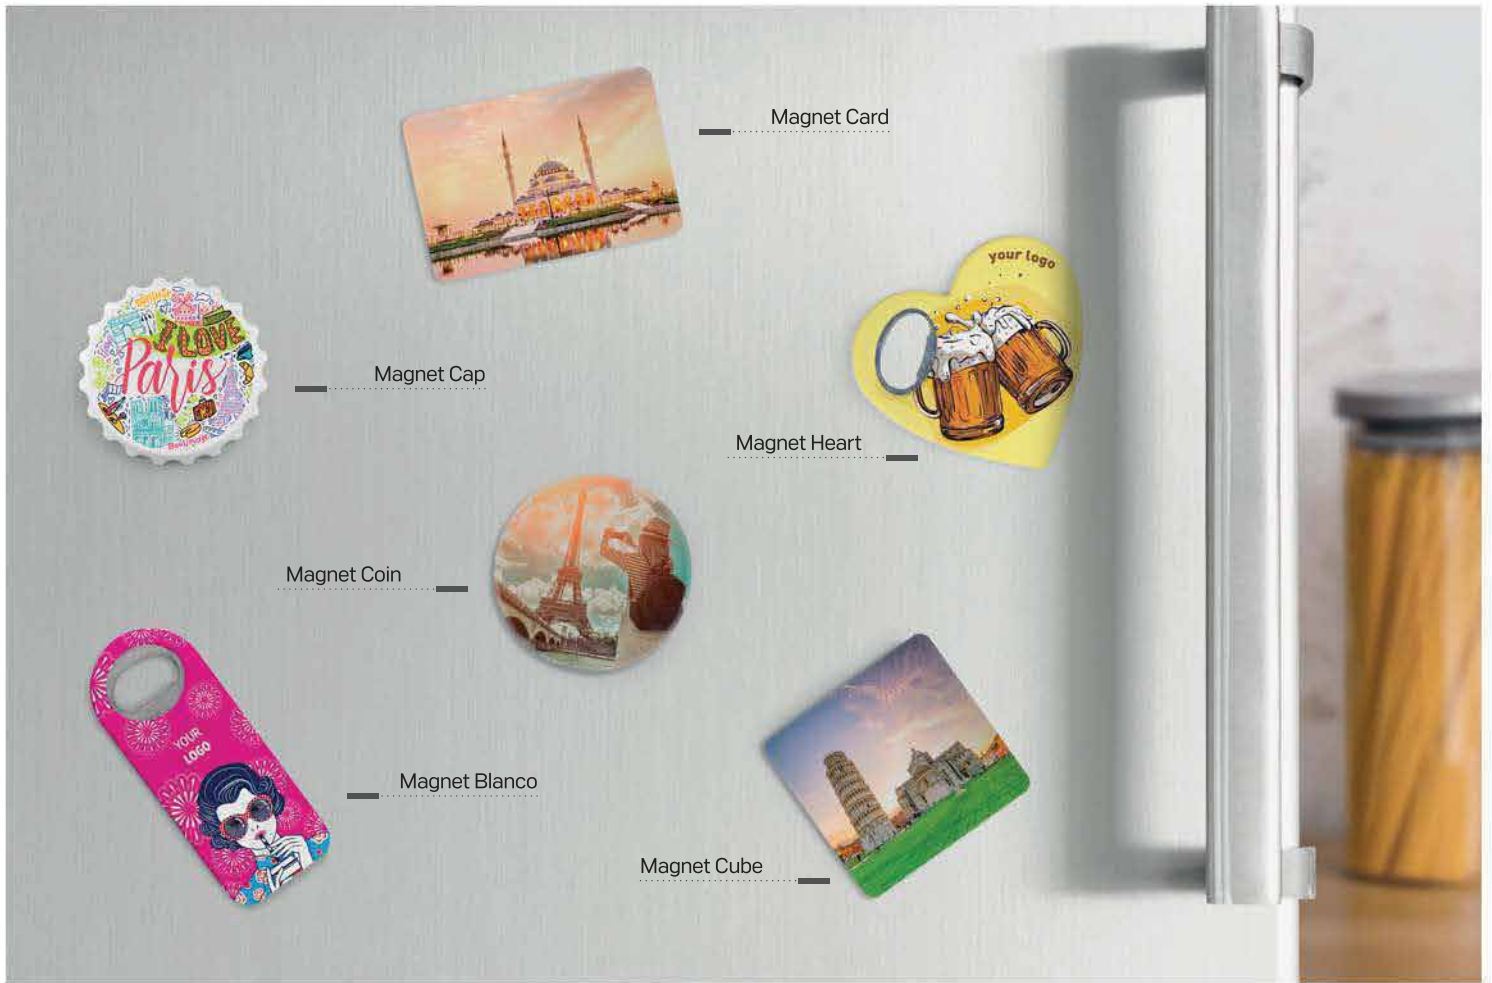

Recommended print type: digital printing, sublimation

**Memo Square** 34.753.90

STONEWARE MAGNET

Size: 7 x 7 x 0.8 cm Packing: 200/50

Recommended print type: digital printing, sublimation

Magnet Coin 34.332.90