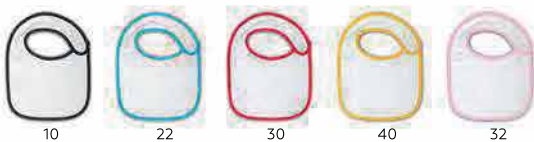

N

Toby / 56.019.90

N KIDS

BABY TOWEL, 350 g/m²
 Size: 70 x 70 cm
 Composition: 100% cotton
 Packing: 40/20/1
 Recommended print type: embroidery

N

Baby / 57.039

KIDS

BABY BIB WITH VELCRO CLOSURE, 180 g/m²
 Size: universal, 20 x 25 cm
 Composition: 100% cotton
 Packing: 100/5/1
 Recommended print type: screen printing, transfer printing