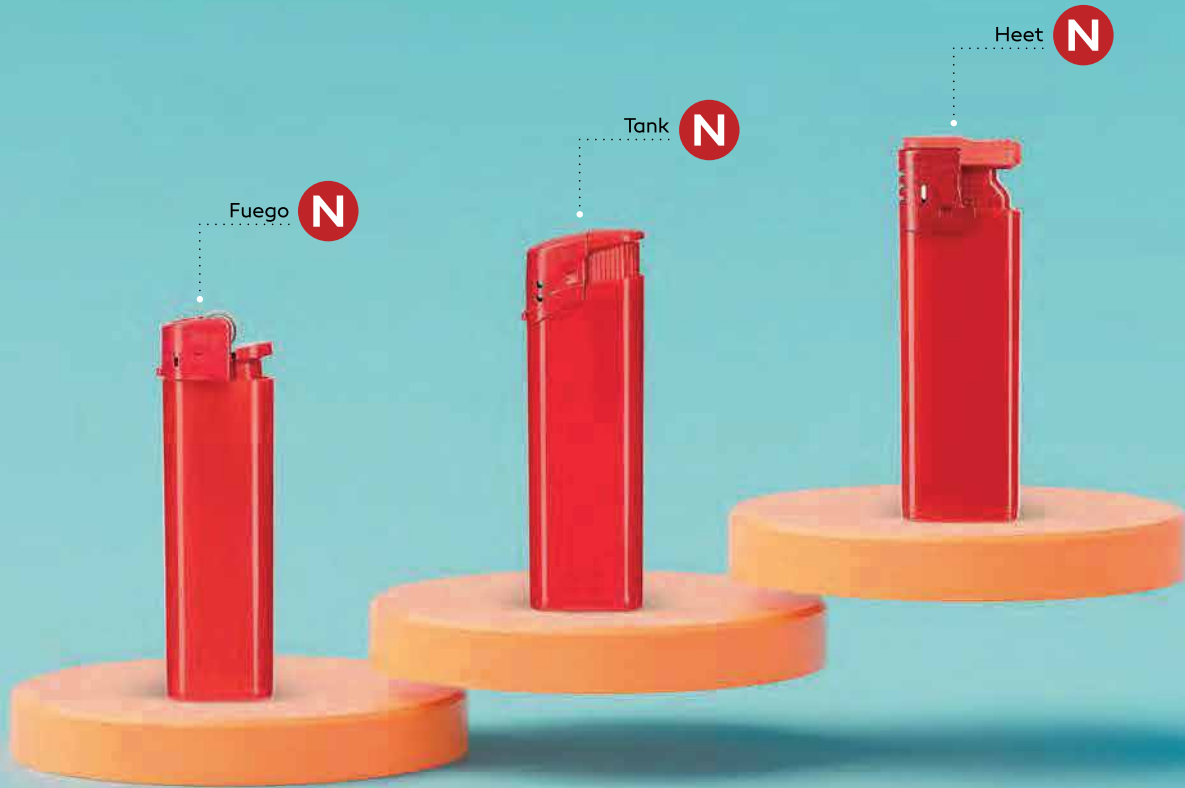

Fuego / 21.010

PLASTIC FLINT LIGHTER

Size: 7.8 x 2.3 x 1.1 cm Packing: 1000/50

Recommended print type: screen printing, pad printing, digital printing

Tank / 20.081

PLASTIC ELECTRONIC LIGHTER

Size: 8.2 x 2.5 x 1.2 cm Packing: 1000/50

Recommended print type: screen printing, pad printing, digital printing

Heet / 20.080

PLASTIC ELECTRONIC LIGHTER WITH TURBO FLAME

Size: 8 x 2.6 x 1.3 cm Packing: 1000/50

Recommended print type: digital printing