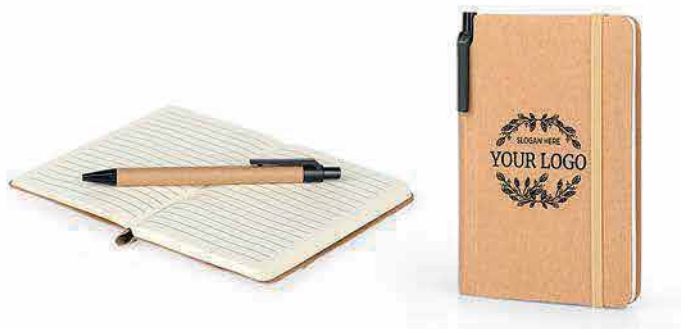

Natura / 34.292.71

NOTEBOOK WITH PEN

Size: 9.8 x 14 x 0.9 cm Packing: 100/50/1 Recommended print type: screen printing, pad printing, digital printing