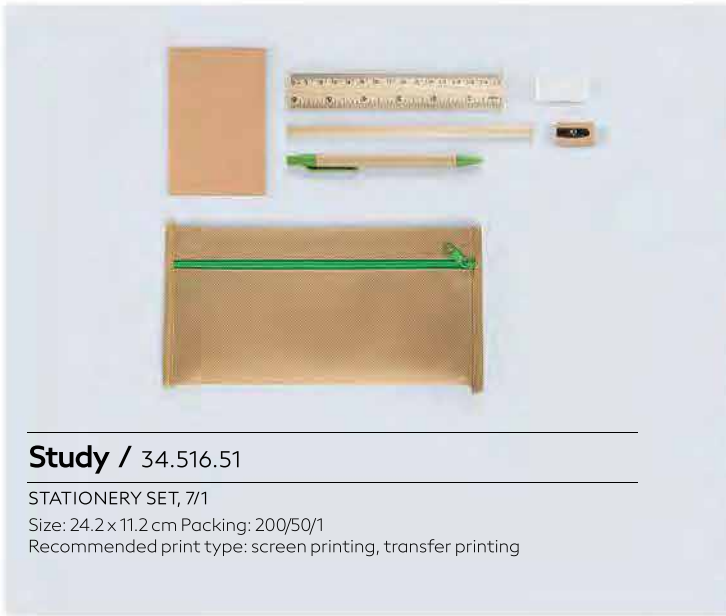

Study / 34.516.51

STATIONERY SET, 7/1
Size: 24.2 x 11.2 cm Packing: 200/50/1
Recommended print type: screen printing, transfer printing