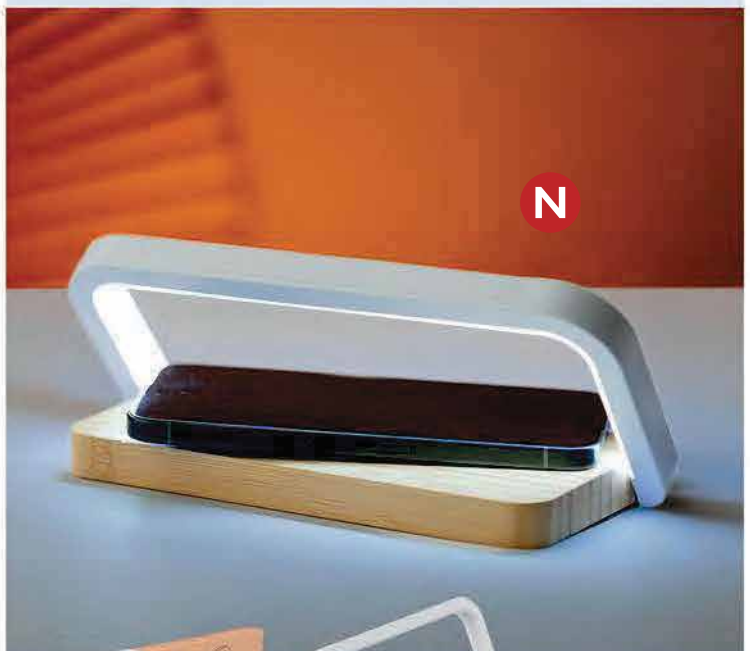

Reflector / 37.988.90

BLUETOOTH SPEAKER 3W, WIRELESS CHARGER 15W AND MOBILE PHONE STAND
Size: 11 x 9 x 12.5 cm Packing: 18/1
Recommended print type: laser engraving