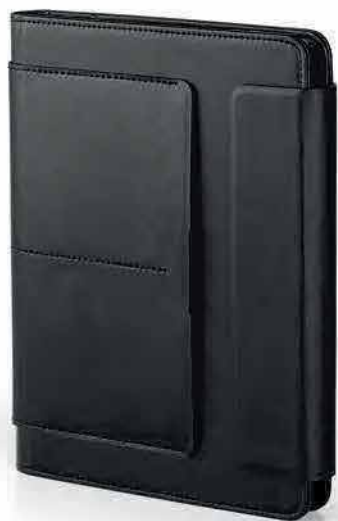

Alcantara / 34.418

PORTFOLIO CASE WITH A5 NOTEBOOK

Book block: printed on ivory offset paper 80 g/m², 128 lined pages
Cover material: leather Size: 19 x 22.5 x 2.5 cm Packing: 20/1
Recommended print type: screen printing, digital printing, hot stamping