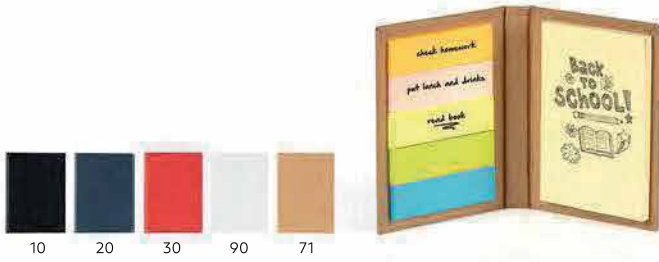

Icon / 34.358

NOTE SET

Size: 6.3 x 8.6 x 1.3 cm Packing: 320/40
Recommended print type: screen printing, digital printing