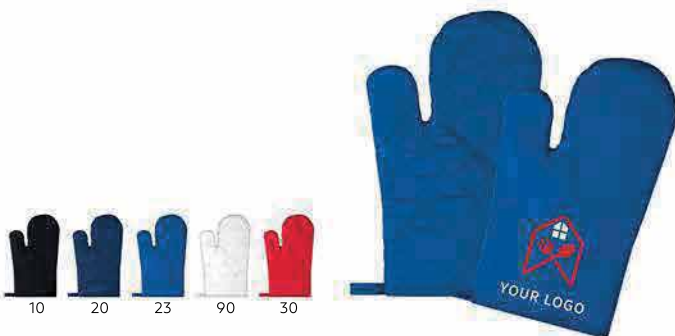

CORK COASTER

Size: 9 x 9 x 0.5 cm Packing: 768/192/4

Recommended print type: screen printing, laser engraving

Kolos / 41.168.71

COASTER SET, 4/1

Material: bamboo Size: 11.5x3 cm Packing: 50/1

Recommended print type: laser engraving

HOT-PAD POTHOLDER

Size: 18 x 18 cm Fabric: twill, 145 g/m² Composition: 100% polyester
Packing: 100/20/1 Recommended print type: screen printing,
transfer printing, embroidery, sublimation**Pepper Glove / 57.062**