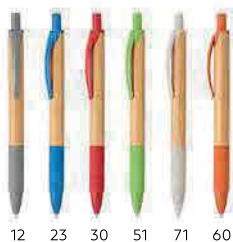

Packing: 200/20

Recommended print type: pad printing

11 80 81 82 83 85

Halter / 10.136

PLASTIC TOUCH BALL PEN WITH MOBILE DEVICE HOLDER

Ink color: blue Size: Ø 1.1 x 14.6 cm Packing:

1000/50 Recommended print type: pad printing, screen printing