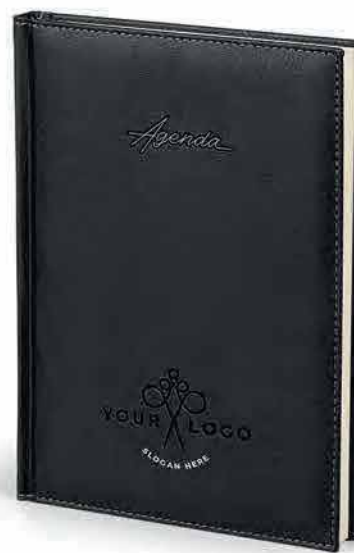

London / 60.939

B5 AGENDA

Book block: printed on ivory offset paper 80 g/m², 224 lined pages
Cover material: thermo sensitive PU Size: 17.5 x 24.5 cm Packing: 10
Recommended print type: screen printing, digital printing, hot stamping, laser engraving