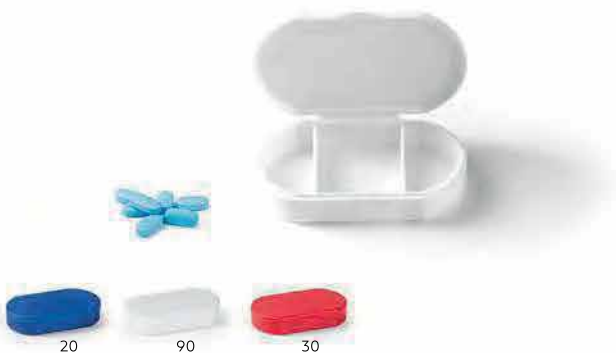

Heart / 32.013.30

ANTISTRESS PRODUCT

Material: PU foam Size: 7 x 7 x 5 cm
Packing: 250/50 Recommended print type:
pad printing, digital printing