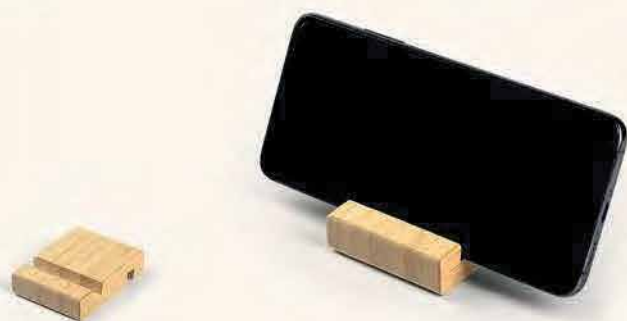

Bamboo Holders