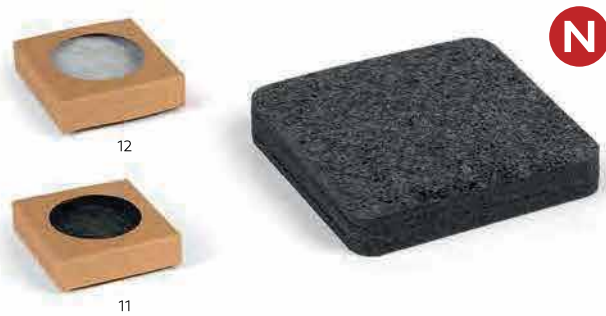

Cuba / 41.180

COASTER SET IN A GIFT BOX, 4/1

Material: felt Size: 10 x 10 x 1.8 cm Packing: 72/1
Recommended print type: screen printing