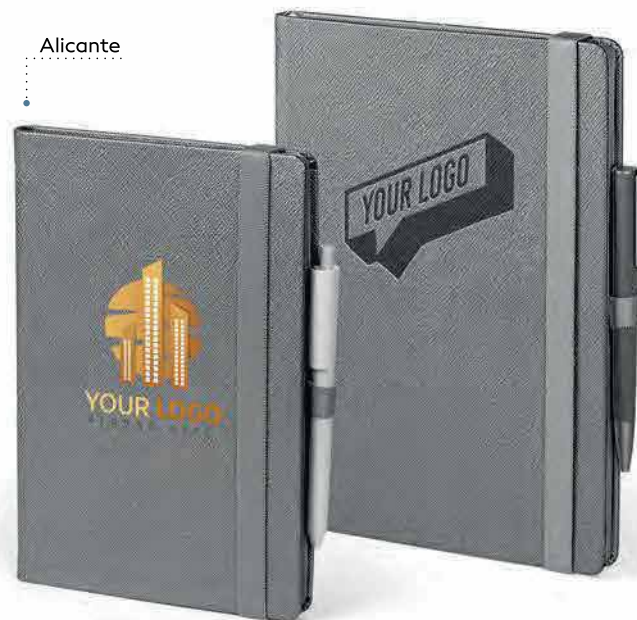

Alicante B5 / 34.460

B5 NOTEBOOK

Book block: printed on white offset paper 80 g/m², 192 lined pages
Cover material: thermo sensitive PU Size: 17.4 x 24.4 cm Packing: 20
Recommended print type: digital printing, hot stamping

Alicante B5

Alicante