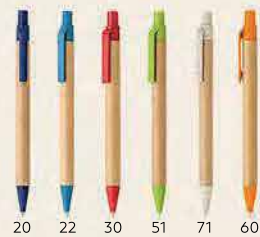

BAMBOO BALL PEN

Material: bamboo tube Ink color: blue Size: Ø 1 x 13.9 cm
Packing: 1000/50 Recommended print type: laser engraving

10 23 30 90 51

Vita Color / 10.196

BALL PEN

Material: paper/wheat straw plastic mixture Ink color: blue Size: Ø 1 x 13.9 cm Packing: 1000/50
Recommended print type: pad printing, digital printing