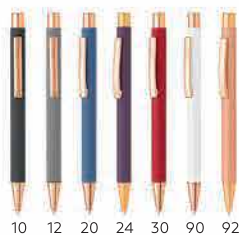

10 12 20 23 28 24 30 31 40 50 51 60 90 80

Titanium / 11.056

METAL BALL PEN

Ink color: blue Size: Ø 1 x 13.5 cm Packing: 600/50
Recommended print type: digital printing, laser engraving

10 12 20 24 30 90 92