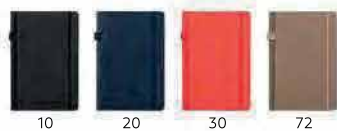

Madrid / 34.415

A5 NOTEBOOK

Book block: printed on ivory offset paper 80 g/m², 192 lined pages
Cover material: thermo sensitive PU Size: 14.4 x 21.4 cm Packing: 20
Recommended print type: screen printing, digital printing, foil stamping, hot stamping, laser engraving

Forest / 34.445

A5 NOTEBOOK

Book block: printed on ivory offset paper 70 g/m², 160 lined pages
Cover material: paper Size: 14.4 x 21.4 cm Packing: 20
Recommended print type: screen printing, digital printing, foil stamping