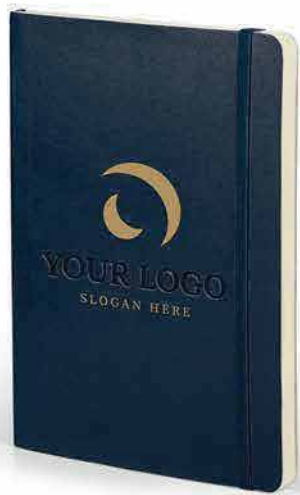

Toscana / 34.414

A5 NOTEBOOK

Book block: printed on ivory offset paper 80 g/m², 192 lined pages
Cover material: thermo sensitive PU Size: 14.4 x 21.4 cm Packing: 20
Recommended print type: screen printing, digital printing, foil stamping, hot stamping, laser engraving