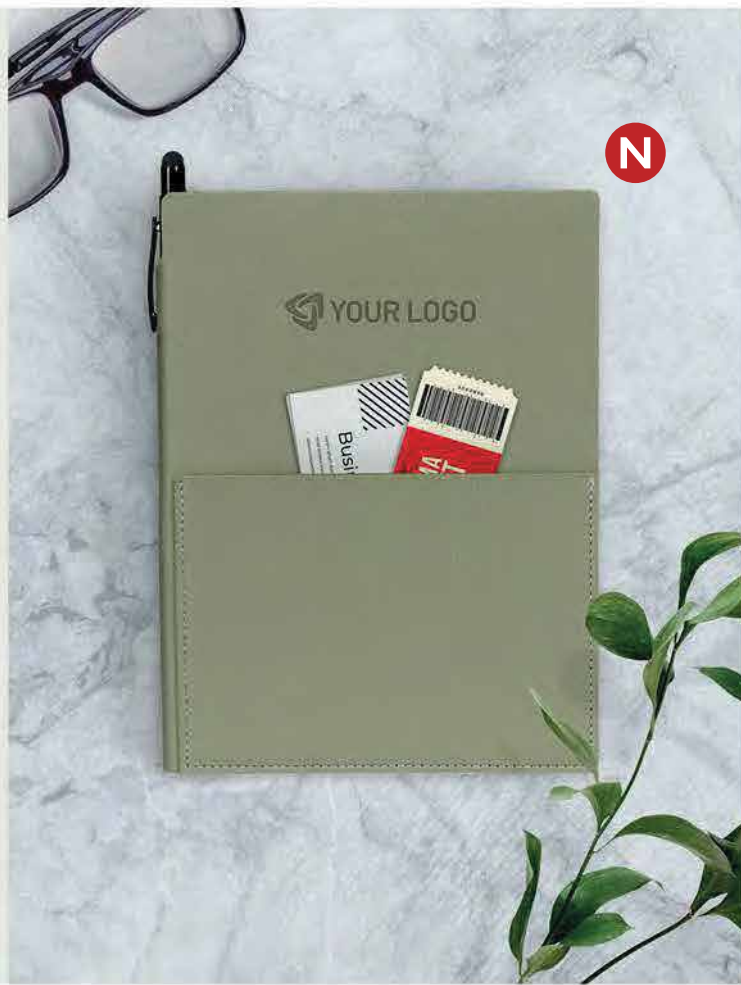

Amalfi / 34.588

A5 NOTEBOOK

Book block: printed on white offset paper 80 g/m², 192 lined pages
Cover material: thermo sensitive PU Size: 15.7 x 20.8 cm Packing: 40
Recommended print type: hot stamping, screen printing, laser engraving, digital printing

Basel / 34.347

A5 NOTEBOOK

Book block: printed on ivory offset paper 80 g/m², 192 dotted pages
Cover material: thermo sensitive PU Size: 14.4 x 21 cm Packing: 20
Recommended print type: screen printing, digital printing, foil stamping, hot stamping, laser engraving