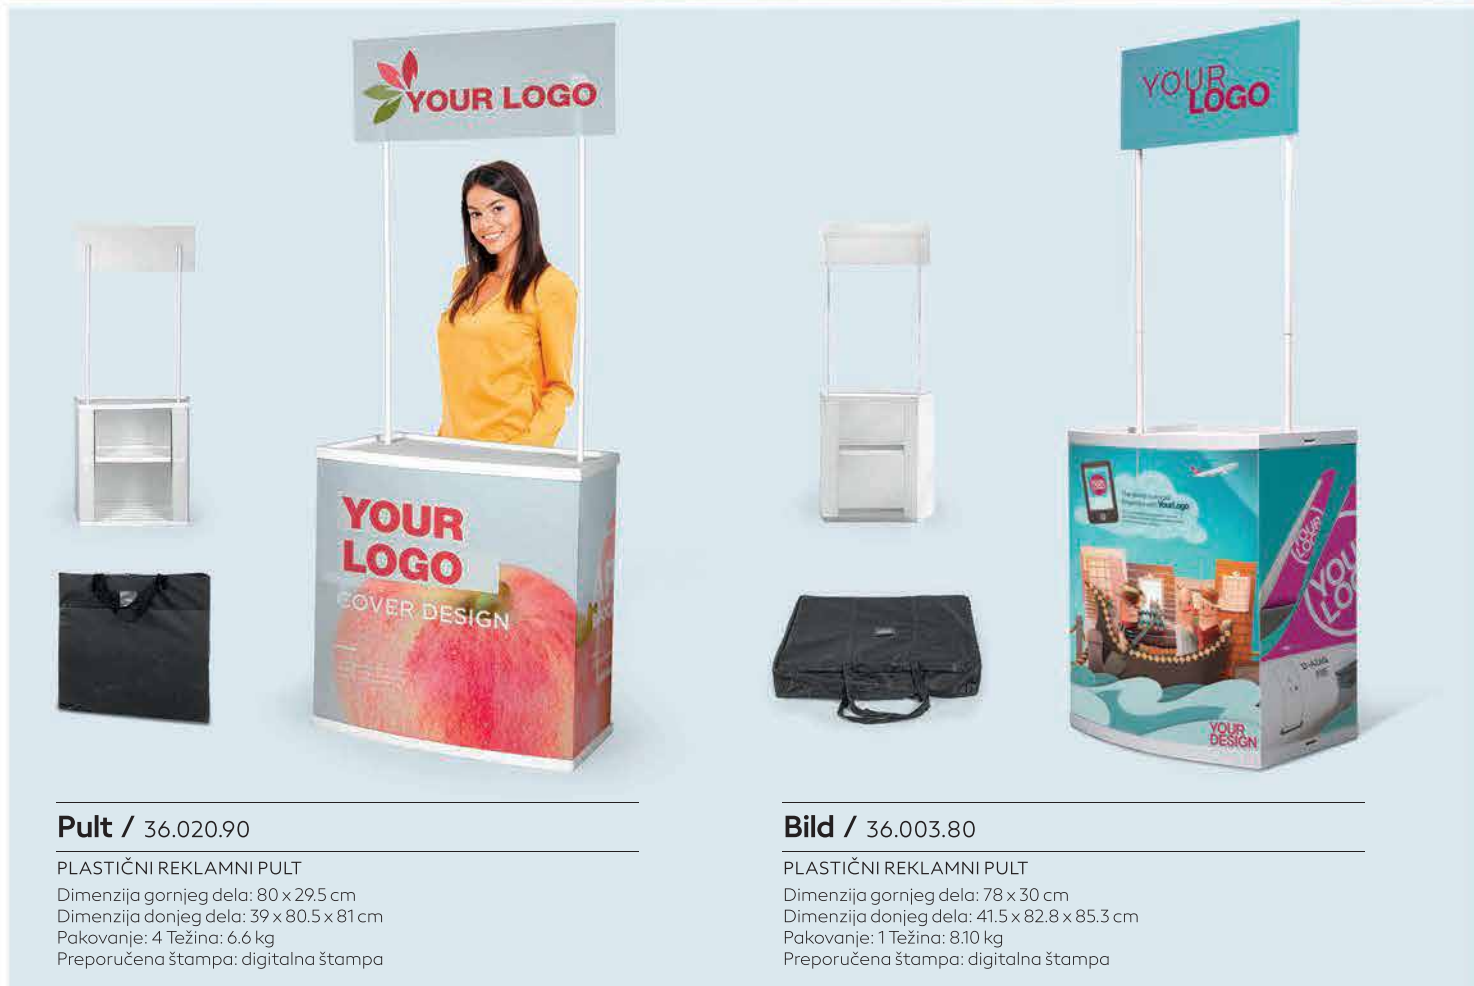

Roll Up

ALUMINIJUMSKI REKLAMNI PANO

Pakovanje: Roll up 85: 6/1, Roll up 100: 4/1, Roll up 120: 4/1
Preporučena štampa: digitalna štampa

Roll Up 85 / 36.002.80

85 x 200 cm, 1,92 kg

Roll Up 100 / 36.008.80

100 x 200 cm, 2,51 kg

Roll Up 120 / 36.007.80

120 x 200 cm, 3,20 kg

Papirni uložak nije uključen

Pult / 36.020.90

PLASTIČNI REKLAMNI PULT

Dimenzija gornjeg dela: 80 x 29,5 cm

Dimenzija donjeg dela: 39 x 80,5 x 81 cm

Pakovanje: 4 Težina: 6,6 kg

Preporučena štampa: digitalna štampa

Bild / 36.003.80

PLASTIČNI REKLAMNI PULT

Dimenzija gornjeg dela: 78 x 30 cm

Dimenzija donjeg dela: 41,5 x 82,8 x 85,3 cm

Pakovanje: 1 Težina: 8,10 kg

Preporučena štampa: digitalna štampa