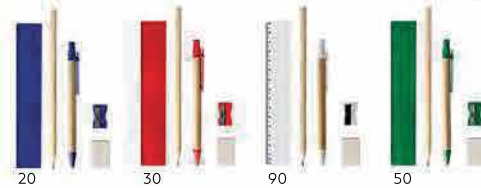

Study / 34.516.51

STATIONERY SET, 7/1
Size: 24.2 x 11.2 cm Packing: 200/50/1
Recommended print type: screen printing, transfer printing

20

30

90

50

Level20 / 34.435.71

RULER, 20 cm
Size: 23 x 4 x 0.3 cm Packing: 1000/25 Recommended print type: screen printing, pad printing, laser engraving

Class / 34.457

STATIONERY SET, 5/1
Size: 19.7 x 3.4 x 1.2 cm Packing: 400/100/1
Recommended print type: digital printing

Level30 / 34.436.71

RULER, 30 cm
Size: 33 x 4 x 0.3 cm Packing: 500/25 Recommended print type: screen printing, pad printing, laser engraving

23

90

30

Remy / 34.501

STATIONERY SET, 5/1
Dimension: 31.2 x 4 x 1.8 cm Packing: 200/50/1
Recommended print type: digital printing