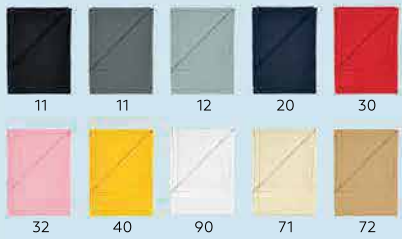

Cocolo / 56.020

N

KITCHEN CLOTH WITH WAFFLE STRUCTURE

Size: 50 x 70 cm Composition: 100% cotton Packing: 240/10/1
Recommended print type: embroidery