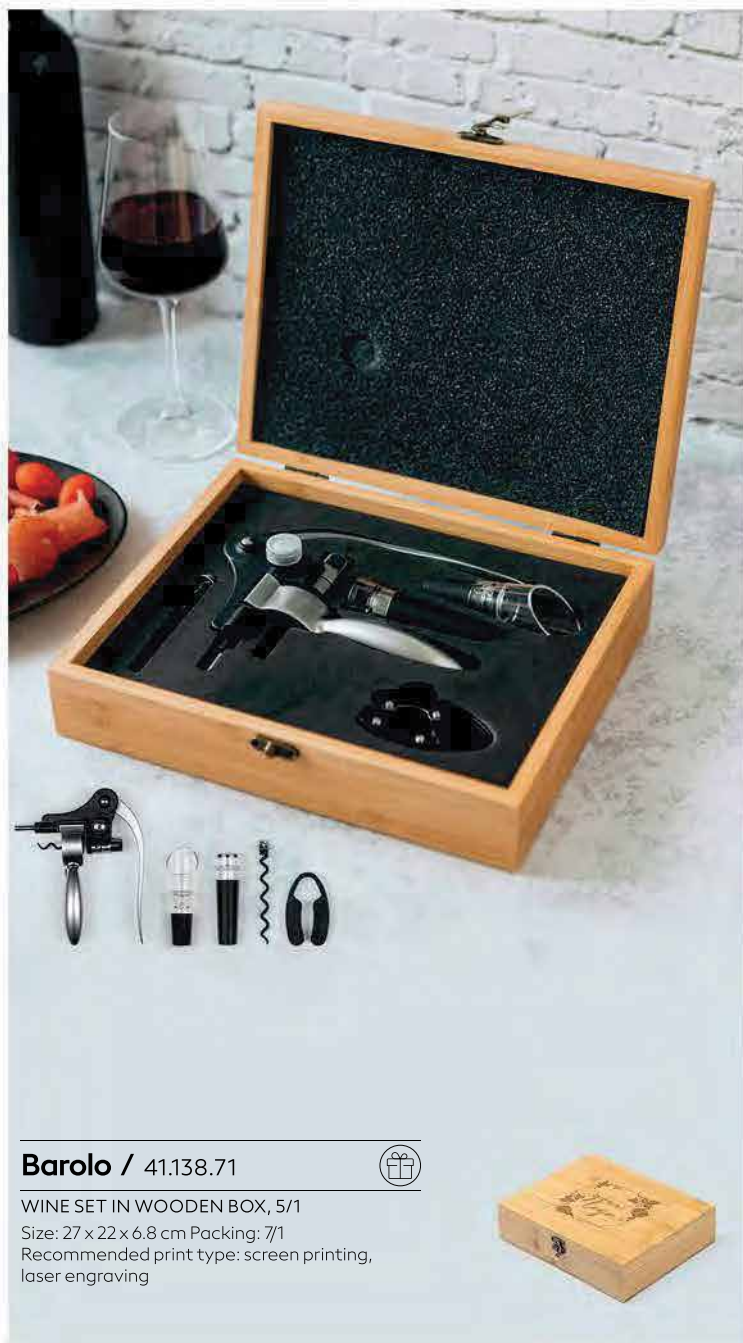

Barolo / 41.138.71

WINE SET IN WOODEN BOX, 5/1
Size: 27 x 22 x 6.8 cm Packing: 7/1
Recommended print type: screen printing, laser engraving