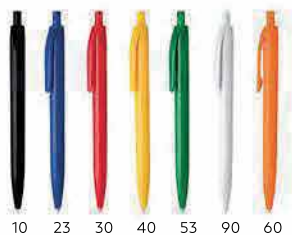

Balzac S / 10.164

PLASTIC BALL PEN

Ink color: blue Size: Ø 1.3 x 14 cm Packing: 1000/50
Recommended print type: pad printing

Balzac Bamboo / 10.185.71

BAMBOO BALL PEN

Material: bamboo/metal Ink color: blue Size: Ø 1.3 x 14 cm Packing: 1000/50
Recommended print type: laser engraving