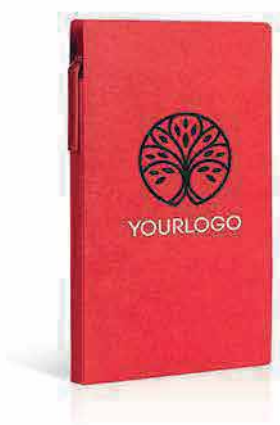

Modal / 34.190

NOTE SET

Size: 15.2 x 10 x 1.2 cm Packing: 100/50/1

Recommended print type: screen printing