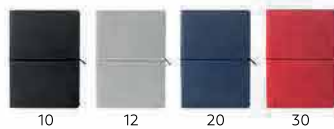

Tesoro / 34.261

A5 NOTEBOOK

Book block: printed on ivory offset paper 80 g/m², 192 lined pages
Cover material: thermo sensitive PU Size: 15.3 x 21.3 cm Packing: 20
Recommended print type: screen printing, digital printing, foil stamping, hot stamping, laser engraving