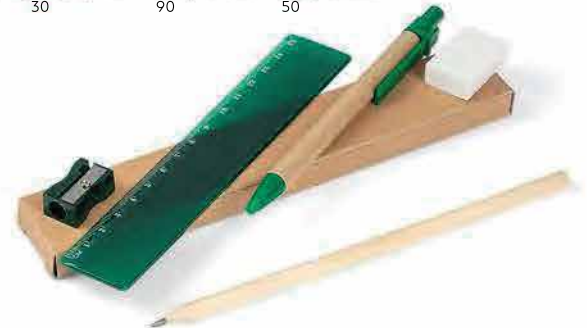

20

30

90

50

Level20 / 34.435.71

RULER, 20 cm
 Size: 23 x 4 x 0.3 cm Packing: 1000/25 Recommended print type: screen printing, pad printing, laser engraving

Class / 34.457

STATIONERY SET, 5/1
 Size: 19.7 x 3.4 x 1.2 cm Packing: 400/100/1
 Recommended print type: digital printing