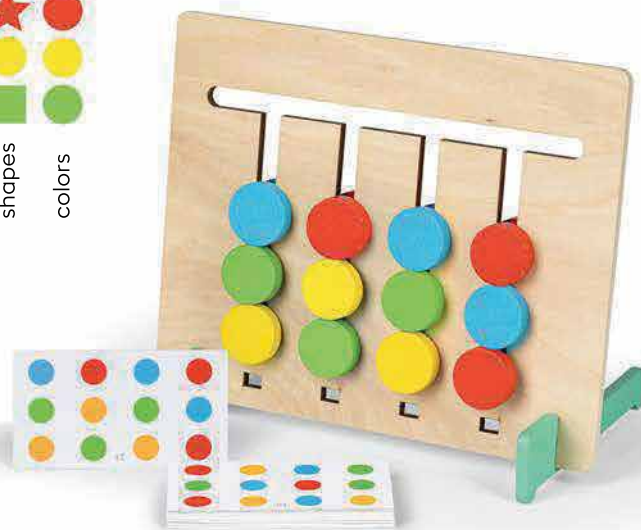

Recommended print type: screen printing, pad printing, laser engraving

N

shapes

colors

**Lotie / 32.312.71**

N KIDS

EDUCATIONAL TOY

Material: wood Size: 22 x 15 x 0.5 cm