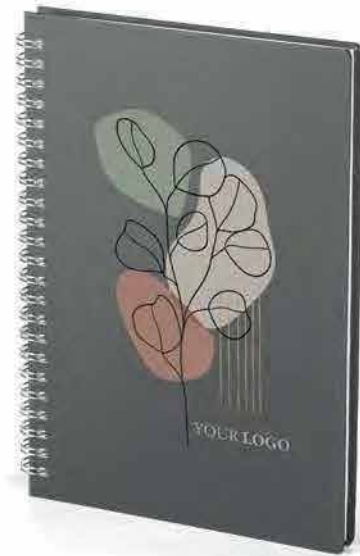

Mondo Wire / 34.326

A5 NOTEBOOK

Book block: printed on white offset paper 80 g/m², 192 lined pages
Cover material: thermo sensitive PU Size: 16.6 x 21.6 cm Packing: 10
Recommended print type: screen printing, digital printing, foil stamping, hot stamping, laser engraving

Gratz / 34.328

A5 WIRE-O NOTEBOOK

Book block: printed on white offset paper 80 g/m², 160 lined pages
Cover material: vinyl Size: 15.4 x 21 cm Packing: 20
Recommended print type: screen printing, digital printing, foil stamping