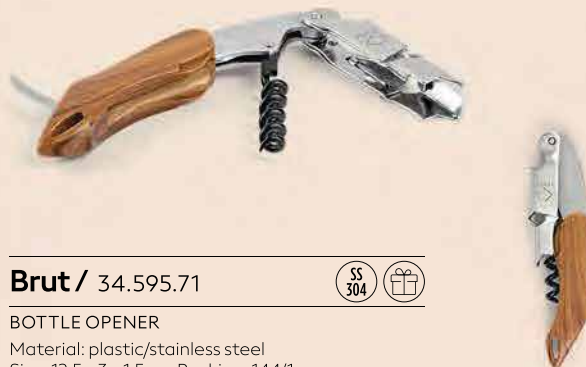

Brut / 34.595.71

SS 304

BOTTLE OPENER

Material: plastic/stainless steel

Size: 12.5 x 3 x 1.5 cm Packing: 144/1

Recommended print type: pad printing