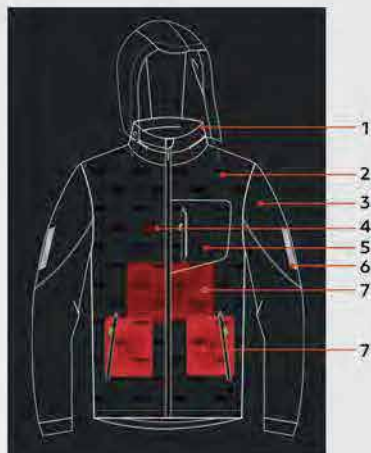

Thermo JACKET

N

- 1 concealed hood inside the collar
- 2 sorona® padding
- 3 flexible sleeves
- 4 controls switch
- 5 external pockets
- 6 reflective print
- 7 heating panels

ivami®

Intelligent warming system