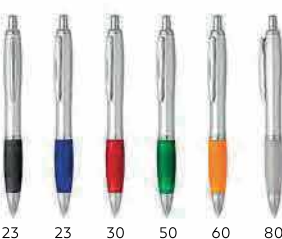

Balzac / 10.103

PLASTIC BALL PEN

Ink color: blue Size: Ø 1.3 x 14 cm Packing: 1000/50
Recommended print type: pad printing

Balzac Pro / 10.104

PLASTIC BALL PEN

Ink color: blue Size: Ø 1.3 x 14 cm Packing: 1000/50
Recommended print type: pad printing