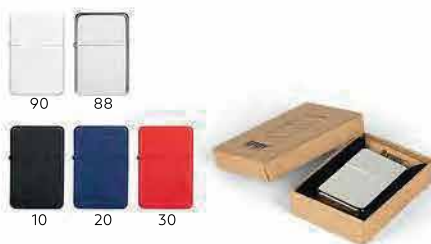

Army 100 / 22.004

ISO 9994

METAL LIGHTER

Size: 5.7 x 3.8 x 1.3 cm Packing: 200/10/1

Recommended print type: screen printing, pad printing, digital printing, laser engraving

Viceroy / 22.018

ISO 9994

METAL LIGHTER

Size: 6.5 x 2.8 x 1.2 cm Packing: 200/10/1

Recommended print type: laser engraving

Flare / 22.045

ISO 9994

METAL LIGHTER

Size: 6.2 x 3.3 x 1 cm Packing: 200/10/1

Recommended print type: digital printing, laser engraving