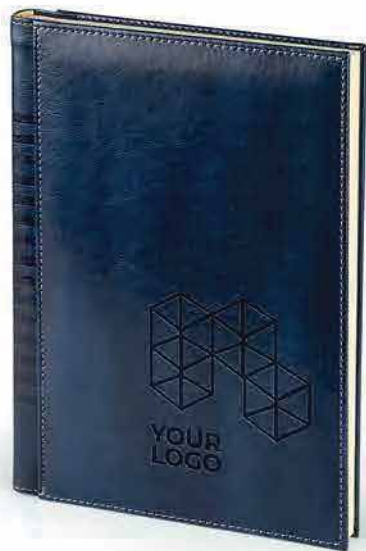

Helsinki A4 / 60.943

A4 AGENDA

Book block: printed on white offset paper 80 g/m², 224 lined pages

Cover material: vinyl Size: 20 x 26.8 cm Packing: 10

Recommended print type: screen printing, digital printing, foil stamping