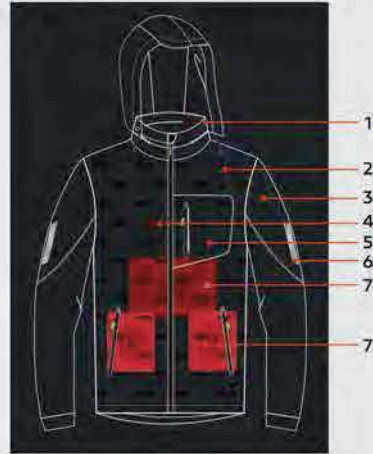

Thermo JACKET

- 1 concealed hood inside the collar
- 2 sorona® padding
- 3 flexible sleeves
- 4 controls switch
- 5 external pockets
- 6 reflective print
- 7 heating panels

ivami®

Intelligent warming system

38°C, 45°C, 50°C manually temperature adjustment by controller in three-mode

Enters low-temperature mode (white light) when it powers, medium-temperature (orange light), high-temperature (red light)

Built-in temperature sensor on main panel to ensure precise temperature control

Automatically switching to low-temperature mode after 3 consecutive hours of high-or medium-temperature heating

mAh	high mode	medium mode	low mode
6500	2h	2h 15 min	2h 30 min
10000	2h 30min	2h 45min	3h 15min

Thermo Jacket / 58.117.12

HEATING JACKET

Sizes: S, M, L, XL, XXL, 3XL

Composition: 1. outshell 100% nylon 2. lining 100% nylon
3. SORONA padding 100% polyester 4. sleeves/collar 85% cotton, 15% polyester

Packing: 10/1

Recommended print type: silk screen, embroidery