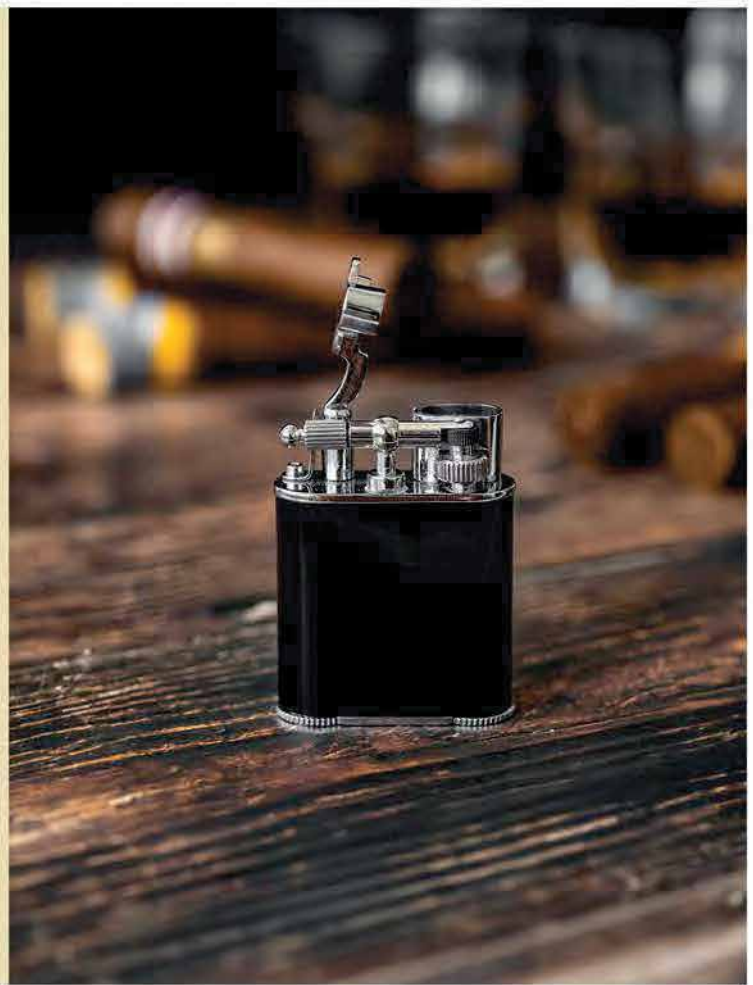

Army 100 / 22.004

ISO 9994

METAL LIGHTER

Size: 5.7 x 3.8 x 1.3 cm Packing: 200/10/1

Recommended print type: screen printing, pad printing, digital printing, laser engraving

Viceroy / 22.018

ISO 9994

METAL LIGHTER

Size: 6.5 x 2.8 x 1.2 cm Packing: 200/10/1

Recommended print type: laser engraving

Flare / 22.045

ISO 9994

METAL LIGHTER

Size: 6.2 x 3.3 x 1 cm Packing: 200/10/1

Recommended print type: digital printing, laser engraving