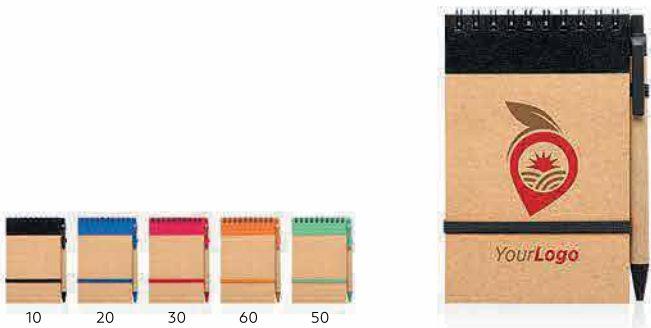

3-LAYER SELF-ASSEMBLING GIFT BOX

Recommended print type: screen printing, digital printing

Natura / 34.292.71

NOTEBOOK WITH PEN

Size: 9.8 x 14 x 0.9 cm Packing: 100/50/1 Recommended print type: screen printing, pad printing, digital printing