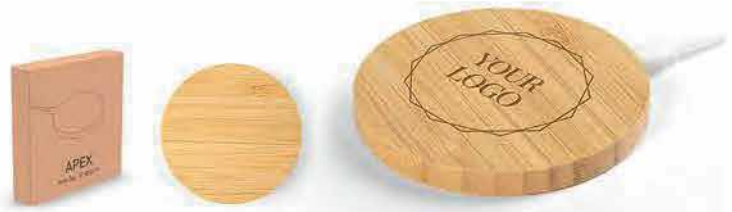

Apex / 37.956.71

WIRELESS CHARGER, 15W
Material: bamboo Size: Ø 9.2 x 1 cm Packing: 100/50/1
Recommended print type: laser engraving