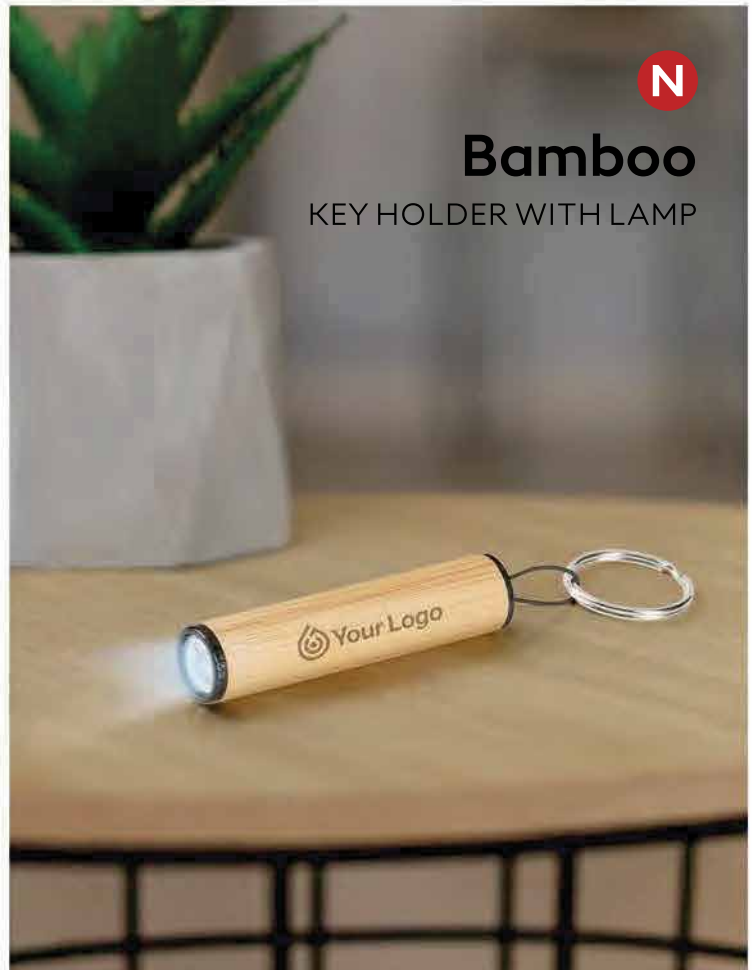

Alert / 33.156.41

PVC KEY HOLDER

Size: 5.6 x 4.2 x 0.2 cm Packing: 2000/100/1
Recommended print type: pad printing

Olaf / 33.214.88

KEY HOLDER

Material: cork/metal Size: 8 x 2.8 x 0.5 cm
Packing: 300/60/1 Recommended print: laser engraving

Grappa / 33.164.71

CORK KEY HOLDER

Size: Ø 2.2 x 4.2 cm Packing: 1000/50
Recommended print type: laser engraving

Barka / 33.212

CORK KEY HOLDER

Size: 91 x 4 x 1.5 cm Packing: 300/25/1
Recommended print type: laser engraving

Bamboo
KEY HOLDER WITH LAMP

Wick / 32.307.71

BAMBOO KEY HOLDER WITH LED LAMP

Size: Ø 1.5 x 6.5 cm Packing: 500/50/1
Recommended print type: laser engraving

Oracle / 33.213

CORK KEY HOLDER

Size: Ø 6cm Packing: 300/25/1
Recommended print type: laser engraving