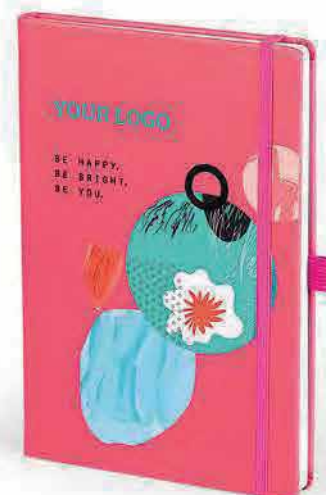

Dallas / 34.474

A5 NOTEBOOK

Book block: printed on ivory offset paper 80 g/m², 192 lined pages
Cover material: thermo sensitive PU Size: 14.4 x 21.4 cm Packing: 20
Recommended print type: screen printing, digital printing, hot stamping, laser engraving